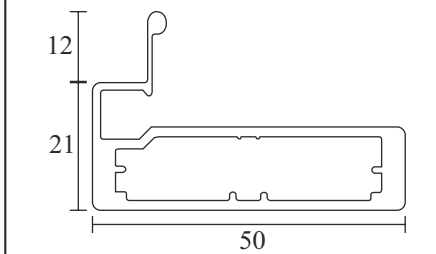

Aluminium Frame Profile with Handle
Finish- ALU/SS PCS
EAPS 031 - ALU ₹4,200.00
EAPS 031 - SS ₹6,700.00