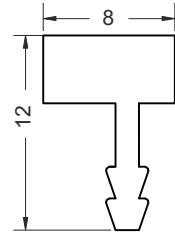

Aluminium Inlay Profile
Finish- ALU/SS
Size- 2000mm

EAPS 102 - ALU	₹735.00
EAPS 102 - SS	₹1,200.00