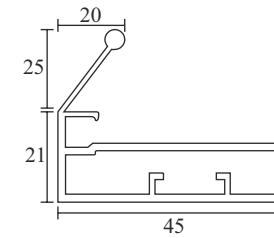

Aluminium Frame Profile with Handle
Finish- ALU/SS PCS
EAPS 014 - ALU ₹6,560.00
EAPS 014 - SS ₹7,900.00