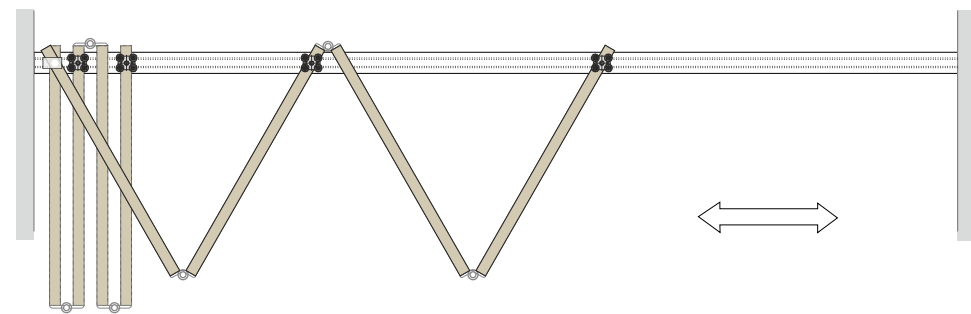

Advance Wooden Sliding Folding System - 701

Complete set with pivot (with bottom track) Finish-SSS SET	Complete set with top roller (with bottom track) Finish-SSS SET	Complete set with hinge & bolt (with bottom track) Finish-SSS SET	Complete set with lock (with bottom track) Finish-SSS SET
EWSLDF 701 A ₹14,200.00	EWSLDF 701 B ₹38,950.00	EWSLDF 701 C ₹10,900.00	EWSLDF 701 D ₹13,212.00

Complete set with roller (with bottom track) Finish-SSS SET	Complete set with pivot (with bottom track) Finish-SSS SET	Complete set with pivot (without bottom track) Finish-SSS SET	Complete set with roller (without bottom track) Finish-SSS SET
EWSLDF 701 E ₹41,300.00	EWSLDF 701 F ₹28,600.00	EWSLDF 701 A 1 ₹22,831.00	EWSLDF 701 B 1 ₹34,320.00

Complete set with top roller (without bottom track) Finish-SSS SET	Complete set with top pivot & lock (without bottom track) Finish-SSS SET	Complete set (without bottom track) Finish-SSS SET	Alu anodized top Profile for movable partition system, non-drilled Size - 3000/3600mm Finish-Alu Anodized PCS
EWSLDF 701 E1 ₹36,700.00	EWSLDF 701 F1 ₹25,500.00	EWSLDF 701 C 1 ₹12,200.00	ESC 079 (10) ₹41,680.00 ESC 079 (12) ₹41,140.00

Bottom Alu. Profile Size-3600/4800mm Finish-ALU PCS	
ESC 043 (12) ₹9,570.00	ESC 043 (16) ₹15,230.00