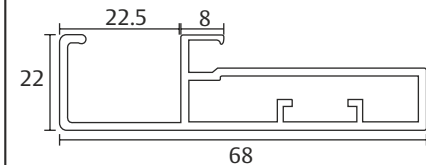

Aluminium Frame Profile with Handle
Finish- ALU/SS/MCP

EAPS 1012 - ALU	₹2,240.00
EAPS 1012 - SS	₹3,900.00
EAPS 1012 - MCP	₹3,150.00