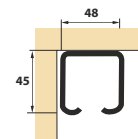

Aluminium anodized single top track non drilled
Finish : Aluminium Anodized
Size : 3000mm PCS

ESC 054 A ALU (10) ₹5,400.00