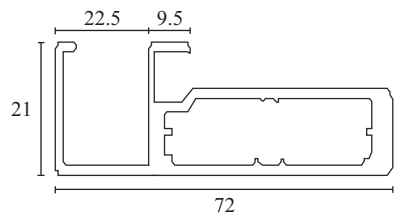

Aluminium Profiles

Aluminium Frame Profile with Handle For 6mm Glass
Finish- ALU/SS

EAPS 077 - ALU	₹2,700.00
EAPS 077 - SS	₹4,800.00