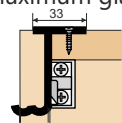

ES LD - 059

Alu Profile Sliding Fitting for Wardrobe

Features :

- Overlay sliding door system.
- With bottom guide.
- For 2 or 3 Aluminium frame doors.
- Material : Plastic roller with steel ball bearing.
- Maximum glass weight : 50 kgs/Panel.

Aluminium anodized single top track

Finish : Aluminium Anodized

Size : 3000mm

ESC 058 ALU (10)

PCS

₹4,060.00