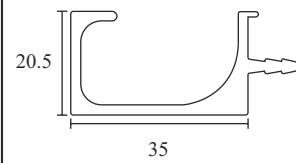

Aluminium Handle Profile
Finish- ALU MATT

EAPS 1106 - ALU MATT	₹1,600.00