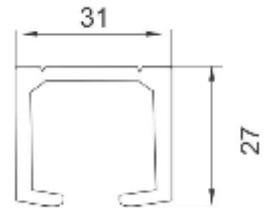

Aluminium anodized single top track non-drilled
Size - 3600
Finish - Aluminium Anodized
PCS
ESC 066 (12) ₹2,630.00