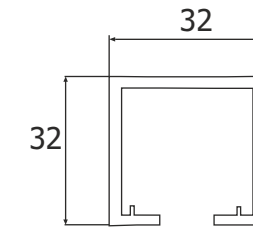

Alu. Profile for ESLD 045 H
Size-2440/3600mm
Finish-Alu
ESC 037 (08) ₹4,200.00
ESC 037 (12) ₹6,020.00