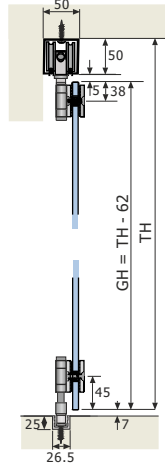

Calculation of Glass weight

Thickness of glass	Approx weight per sq.ft
6mm	1.40kg
8mm	1.85kg
10mm	2.35kg
12mm	2.95kg

Glass Sliding Folding System - 102 H

Wall to Glass Connected Hinge Finish-SSS	Glass to Glass Connected with Stopper Finish-SSS	Intermediate Roller with Guide Roller Finish-SSS	End Roller with Guide Roller Finish-SSS	Seal for Sliding Glass Doors, High Strength Transparent Adhesive Size : 1000mm Finish- Transparent
EGSLDF 102 H	EGSLDF 102 B	EGSLDF 102 C	EGSLDF 102 D	ESEAL 028
₹15,260.00	₹21,560.00	₹34,600.00	₹23,140.00	₹1,740.00

Accessories				
Top Alu. Profile Size : 3600 / 4800mm Finish-ALU	Bottom Alu. Profile Size : 3600 / 4800mm Finish-ALU	Top Profile Seal for ESC-042 Finish-PVC	Glass to Glass Connected without Stopper	Glass Sliding Folding Stopper
ESC 042 (12)	ESC 043 (12)	ESEAL 013	EGSLDF-102 B-H	EGSLDF 102 S
₹12,890.00	₹6,700.00	₹470.00	₹14,647.00	₹7,000.00
ESC 042 (16)	ESC 043 (16)			EGSLDF 102 E
₹15,230.00	₹9,570.00			₹7,790.00

Abbreviations - GH - Glass Height / TH - Total Height

★ Contact To Company Sales Person