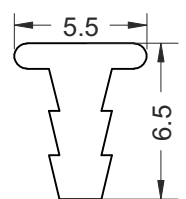

Aluminium Inlay Profiles

Aluminium Inlay Profile
Finish- ALU/SS

EAPS 098 - ALU	₹422.00
EAPS 098 - SS	₹710.00

★ Contact To Company Sales Person