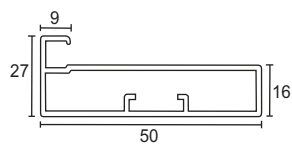

Aluminium Frame Profile For 8mm Glass
Finish- ALU/SS

EAPS 043 - ALU	₹1,780.00
EAPS 043 - SS	₹3,230.00