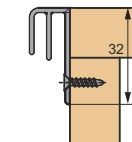

ES LD - 061 A 3 Doors kit

SET

ES LD 061 - A ₹3,650.00

ES LD - 062

Bottom Door Guide

Features :

- Bottom mounted track for flush access.
- For 2/3 wooden doors.
- Material : Nylon roller with steel ball bearing.