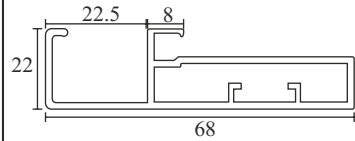

Aluminium Frame Profile with Handle
Finish- ALU MATT

EAPS 1112 - ALU MATT	₹2,700.00