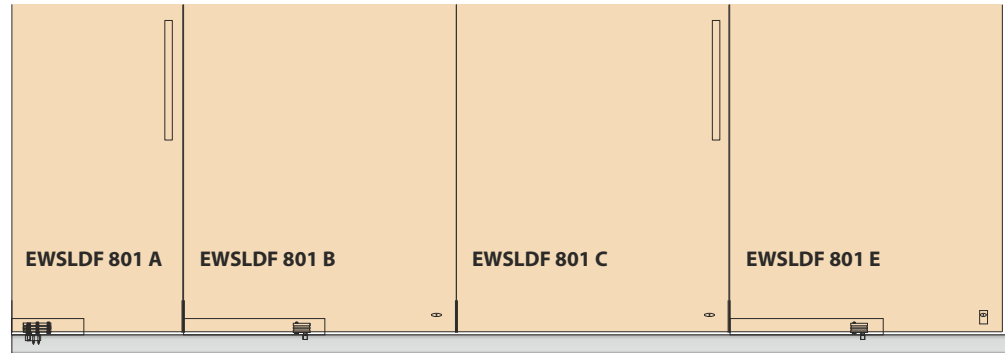

Advance Wooden Sliding Folding System - 801

Features :

- Advance Wooden center sliding folding system for with or without bottom up to 6+1 wooden panels with bottom track.
- The same components are use Left or Right, Inwards or Outwards.
- Smooth and silent operation.
- All panels are connected using a hinges system.
- Maximum door weight : 100kgs/Panel
- Maximum door height : 3200mm

end door leaf, with top pivot and bottom pivot . | Sliding door with top roller and bottom bolt | Sliding door with top and bottom bolt | Sliding door with top roller and bottom locking device