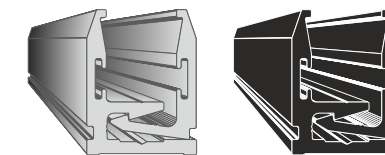

Inter Locking Glazing For
8mm to 12mm
Size - 3000mm
Finish-Alu / SS / BM

EAPS 1032 - ALU ₹5,000.00 SET
EAPS 1032 - SS ₹7,000.00 SET
EAPS 1032 - BM ₹6,180.00 SET