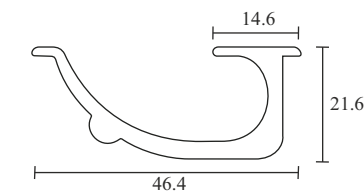

Aluminium Handle Profile
Finish- ALU/SS

EAPS 071 - ALU	₹6,800.00
EAPS 071 - SS	₹9,200.00