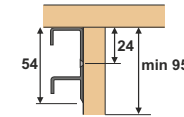

Aluminium anodized single bottom track not drilled

Finish : Aluminium Anodized

Size : 3000mm

ESC 061 ALU (10)

PCS

₹3,730.00