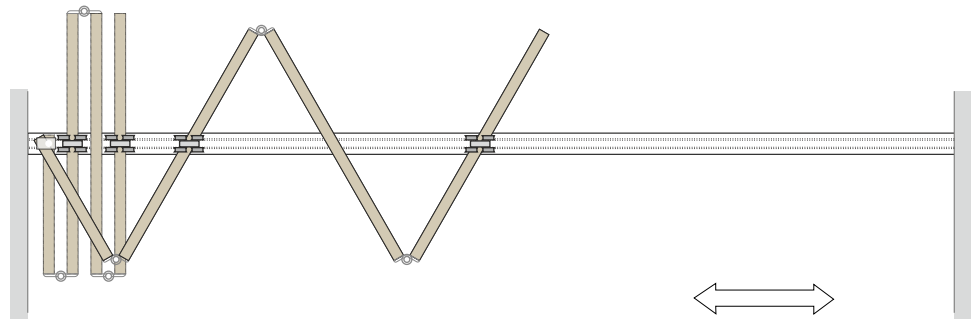

Wooden Sliding Folding System - 601

Complete set with pivot (with bottom track)
Finish-SSS SET
EWSLDF 601 A ₹23,500.00

Complete set with roller (with bottom track)
Finish-SSS SET
EWSLDF 601 B ₹32,200.00

Complete set with hinge & bolt (with bottom track)
Finish-SSS SET
EWSLDF 601 C ₹9,600.00

Complete set with lock (with bottom track)
Finish-SSS SET
EWSLDF 601 D ₹12,000.00

Complete set with roller (with bottom track)
Finish-SSS SET
EWSLDF 601 E ₹44,500.00

Complete set with pivot (with bottom track)
Finish-SSS SET
EWSLDF 601 F ₹26,000.00

Complete set with pivot (without bottom track)
Finish-SSS SET
EWSLDF 601 A 1 ₹24,800.00

Complete set with roller (without bottom track)
Finish-SSS SET
EWSLDF 601 B 1 ₹25,600.00

Complete set (without bottom track)
Finish-SSS SET
EWSLDF 601 C 1 ₹10,615.00

Complete set with lock (with bottom track)
Finish-SSS SET
EWSLDF 601 D 1 ₹13,000.00

Complete set (without bottom track)
Finish-SSS SET
EWSLDF 601 E 1 ₹28,000.00

Complete set with top pivot & lock (without bottom track)
Finish-SSS SET
EWSLDF 601 F 1 ₹18,732.00

Top Alu. Profile
Size-3600/4800mm
Finish-ALU PCS
ESC 042 (12) ₹12,890.00
ESC 042 (16) ₹15,230.00

Bottom Alu. Profile
Size-3600/4800mm
Finish-ALU PCS
ESC 043 (12) ₹9,570.00
ESC 043 (16) ₹15,230.00

Track / Frame / Door Seal
Size-1000mm
Finish-Black PCS
ESEAL 013 ₹470.00
ESEAL 014 ₹1,600.00
ESEAL 015 ₹1,040.00