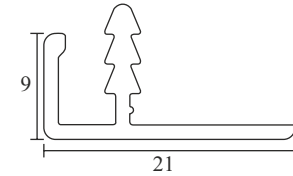

Aluminium Edge Profile
Finish- ALU/SS

EAPS 021 - ALU	₹678.00
EAPS 021 - SS	₹1,450.00