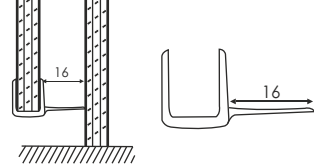

Shower Fitting