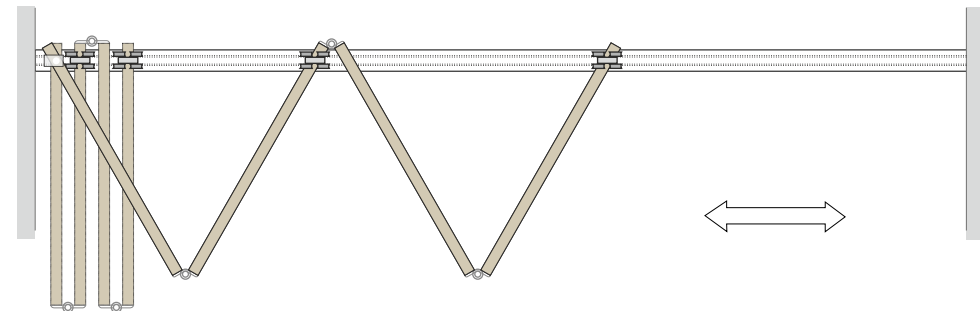

Wooden Sliding Folding System - 501

Complete set with pivot (with bottom track) Finish-SSS SET EWSLDF 501 A ₹16,047.00	Complete set with top roller (with bottom track) Finish-SSS SET EWSLDF 501 B ₹27,300.00	Complete set with hinge & bolt (with bottom track) Finish-SSS SET EWSLDF 501 C ₹9,300.00	Complete set with lock (with bottom track) Finish-SSS SET EWSLDF 501 D ₹12,000.00

Complete set with roller (with bottom track) Finish-SSS SET EWSLDF 501 E ₹29,625.00	Complete set with pivot (with bottom track) Finish-SSS SET EWSLDF 501 F ₹26,000.00	Complete set with pivot (without bottom track) Finish-SSS SET EWSLDF 501 A 1 ₹24,800.00	Complete set with roller (without bottom track) Finish-SSS SET EWSLDF 501 B 1 ₹22,800.00

Complete set (without bottom track) Finish-SSS SET EWSLDF 501 E 1 ₹25,024.00	Complete set with top roller & lock (without bottom track) Finish-SSS SET EWSLDF 501 F 1 ₹27,112.00	Top Alu. Profile Size-3600/4800mm Finish-ALU PCS ESC 042 (12) ₹12,890.00 ESC 042 (16) ₹15,230.00	Bottom Alu. Profile Size-3600/4800mm Finish-ALU PCS ESC 043 (12) ₹9,570.00 ESC 043 (16) ₹15,230.00

Track / Frame / Door Seal Size-1000mm Finish-Black PCS ESEAL 013 ₹470.00 ESEAL 014 ₹1,600.00 ESEAL 015 ₹1,040.00