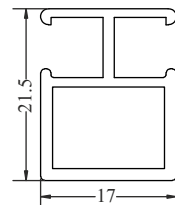

Aluminium 'I' Profile for Frame Profile EAPS - 004
Finish- ALU/SS

EAPS 004 I - ALU	₹1,568.00
EAPS 004 I - SS	₹2,975.00

★ Contact To Company Sales Person