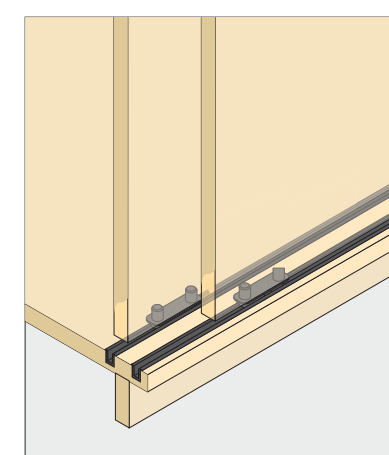

ES LD - 039

Bottom Door Guide

Features :

- Bottom mounted track for inset access.
- Bottom door guide for inset door.
- With running guide.
- For 2 wooden doors.
- Material : Plastic.

ES LD - 039 2 Doors kit

SET

ES LD 039 ₹165.00

PVC Single Track
Finish : PVC
Size : 3000mm

ESC 039 (10) ₹288.00