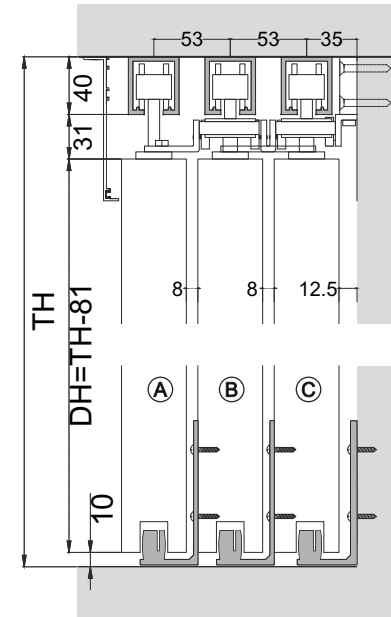

ESLDF 084 / 2 / 2+2 Telescopic 2 - panels slide

Complete set with Roller, Guide, Pulley, Tuth belt & Connecting Part (without bottom guide) SET

ESLDF 084 - 2 ₹42,150.00

ESLDF 084 / 3 Telescopic 3 - panels slide