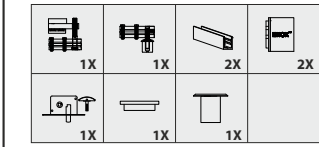

Complete set with pivot (without bottom track)
Finish-SSS SET

EWSLDF 801 A1 ₹22,831.00