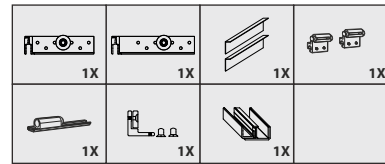

ESLDF - 081 - B - 90Kgs
Set of 1 Left Door

ESLDF 081 B ₹16,620.00