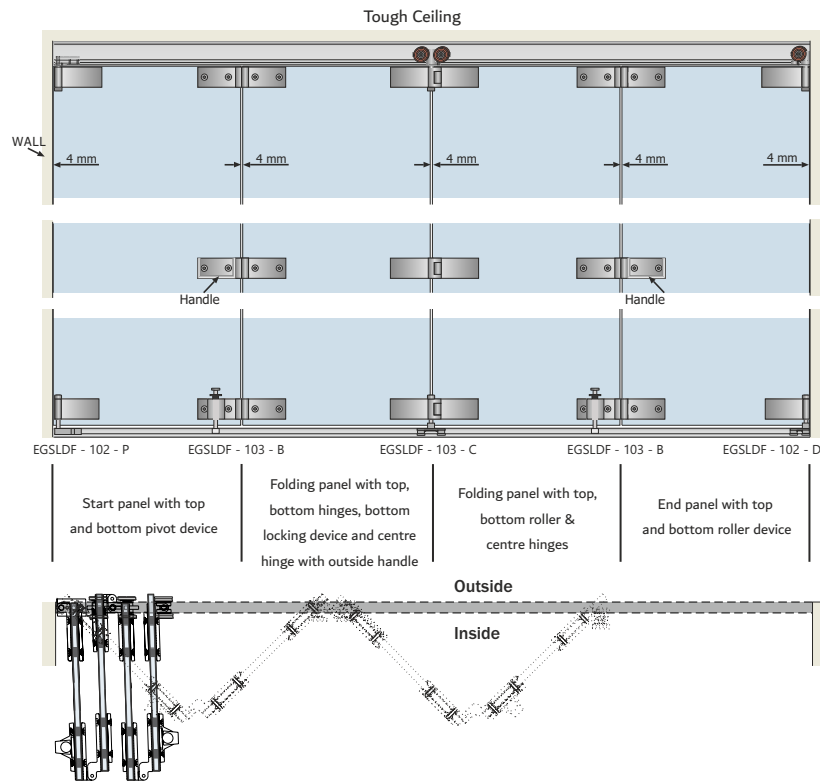

Glass Sliding Folding System - 103 P With Center Hinge

Features :

- Advanced folding mechanism for up to 6 frameless glass panels.
- Glass folding system is designed for both interior and exterior applications.
- Panels are connected using a hinges system.
- Nylon wheels integrated bearing for silent and easy running.
- Integrated bolt lock for security.
- Maximum weight of door : 75kgs/Panel.

Calculation of Glass weight

Thickness of glass	Approx weight per sq.ft
6mm	1.40kg
8mm	1.85kg
10mm	2.35kg
12mm	2.95kg

Glass Sliding Folding System - 103 H

Features :

- Advanced folding mechanism for up to 6 frameless glass panels.
- Glass folding system is designed for both interior and exterior applications.
- Panels are connected using a hinges system.
- Nylon wheels integrated bearing for silent and easy running.
- Integrated bolt lock for security.
- Maximum weight of door : 75kgs/Panel.