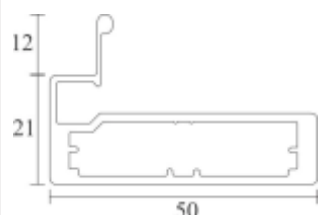

Aluminium Frame Profile with Handle
Finish- ALU/SS

EAPS 1031 - SS	₹4,450.00