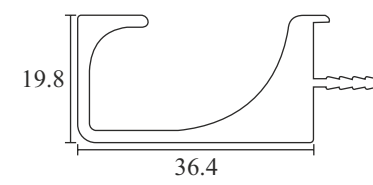

Aluminium Handle Profiles

Aluminium Handle Profile
Finish- ALU/CP/SS

EAPS 029 - ALU	₹3,200.00
EAPS 029 - CP	*
EAPS 029 - SS	₹4,810.00