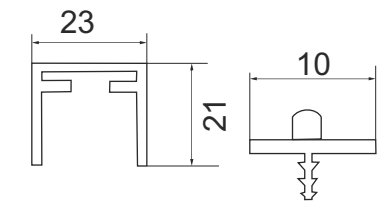

Alu. Profile for ESLD-022
Size-2440/3000mm
Finish-Alu

ESC 021 (08)	₹2,600.00
ESC 021 (10)	₹3,060.00