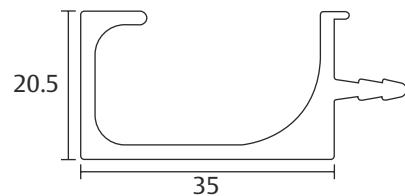

Aluminium Handle Profile
Finish- ALU/SS/ALU Matt/MCP

EAPS 1006 - ALU	₹3,240.00
EAPS 1006 - SS	₹4,750.00
EAPS 1006 - MCP	₹4,190.00