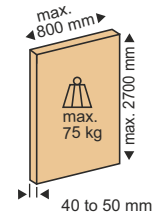

Wooden Sliding Folding System - 102 H

Features :

- Advanced folding mechanism for up to 6 wooden panels.
- Wooden folding system is designed for both interior and exterior applications.
- Panels are connected using a hinges system.
- Nylon wheels integrated bearing for silent and easy running.
- Maximum door weight : 75kgs/Panel