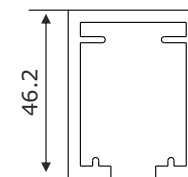

ALU. Profile
Size-3600mm,
Finish-Aluminium

ESC 038 S (12)		₹8,970.00