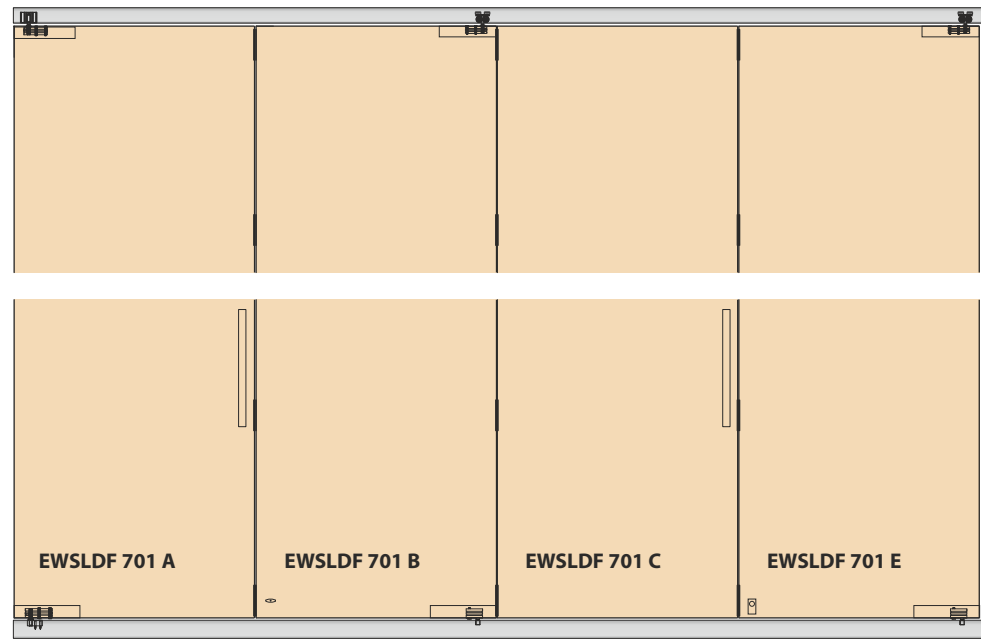

Track / Frame / Door Seal
Size-1000mm
Finish-Black PCS
ESEAL 013 ₹470.00
ESEAL 014 ₹1,600.00
ESEAL 015 ₹1,040.00

Advance Wooden Sliding Folding System - 701

Features :

- Advance Wooden side sliding folding system for 2+1 without bottom and up to 6+1 wooden panels with bottom track.
- The same components are use Left or Right, Inwards or Outwards.
- Smooth and silent operation.
- All panels are connected using a hinges system.
- Maximum door weight : 100kgs/Panel
- Maximum door height : 3200mm