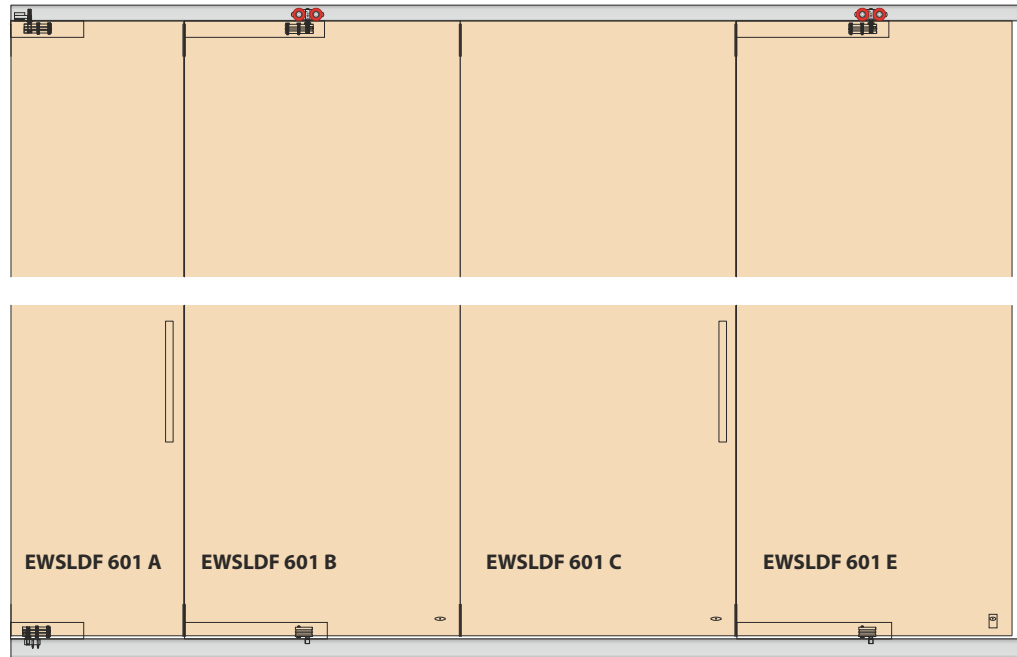

Wooden Sliding Folding System - 601

Features :

- Wooden center sliding folding system for with or without bottom up to 6+1 wooden panels with bottom track.
- The same components are use Left or Right, Inwards or Outwards.
- Smooth and silent operation.
- All panels are connected using a hinges system.
- Maximum door weight : 80kgs/Panel

end door leaf, with top pivot and bottom pivot .	Sliding door with top roller and bottom bolt	Sliding door with top and bottom bolt	Sliding door with top roller and bottom locking device