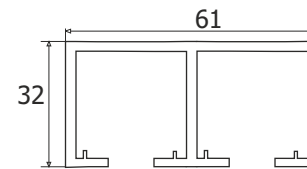

ALU. Profile for ESLD-049/050/019E
/ 018/011E
Size-3600mm,
Finish-Alu

ESC 037 B (12) ₹13,280.00 PCS