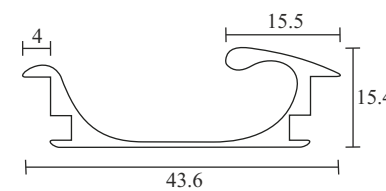

Aluminium Handle Profile
Finish- ALU/SS

EAPS 070 - ALU	₹2,740.00
EAPS 070 - SS	₹6,900.00