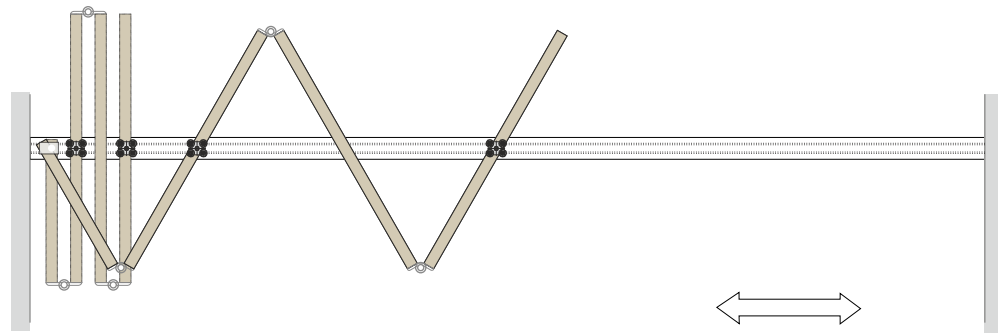

Wooden Center Sliding Folding System - 801

Complete set with pivot (with bottom track)
Finish-SSS SET

EWSLDF 801 A ₹23,000.00

Complete set with roller (with bottom track)
Finish-SSS SET

EWSLDF 801 B ₹47,500.00

Complete set with hinge & bolt (with bottom track)
Finish-SSS SET

EWSLDF 801 C ₹11,300.00

Complete set with hinge & lock (with bottom track)
Finish-SSS SET

EWSLDF 801 D ₹13,212.00

Complete set with roller (with bottom track)
Finish-SSS SET

EWSLDF 801 E ₹47,100.00

Complete set with pivot (with bottom track)
Finish-SSS SET

EWSLDF 801 F *

Complete set with pivot (without bottom track)
Finish-SSS SET

EWSLDF 801 A1 ₹22,831.00

Complete set with roller (without bottom track)
Finish-SSS SET

EWSLDF 801 B1 ₹37,280.00

Complete set (without bottom track)
Finish-SSS SET

EWSLDF 801 C1 ₹13,600.00

Complete set with lock (with bottom track)
Finish-SSS SET

EWSLDF 801 D1 ₹15,500.00

Complete set with roller (without bottom track)
Finish-SSS SET

EWSLDF 801 E1 ₹39,600.00

Complete set with pivot (without bottom track)
Finish-SSS SET

EWSLDF 801 F1 *

Alu anodized top Profile for movable partition system, non-drilled
Size - 3000/3600/6000mm
Finish-Alu Anodized PCS

ESC 079 (10) ₹41,680.00
ESC 079 (12) ₹41,140.00

Bottom Alu. Profile
Size-3600/4800mm
Finish-ALU PCS

ESC 043 (12) ₹9,570.00
ESC 043 (16) ₹15,230.00