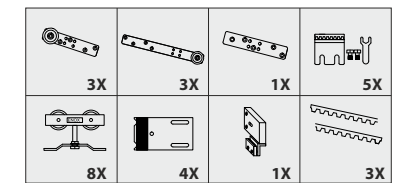

ESLDF 084 / 4 Telescopic 4 - panels slide

Complete set with Roller, Guide, Pulley, Tuth belt & Connecting Part (without bottom guide) SET

ESLDF 084 - 4 ₹1,04,000.00