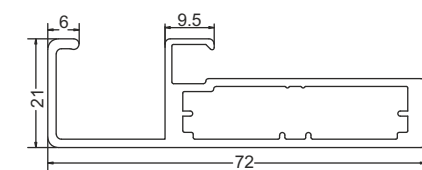

Aluminium Frame Profile with Handle
Finish- ALU/SS PCS
EAPS 094 - ALU ₹3,750.00
EAPS 094 - SS ₹7,700.00