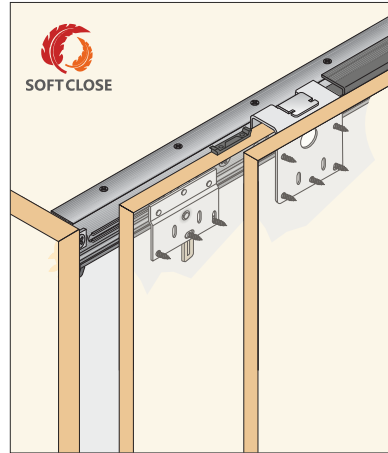

₹3,770.00

ES LD - 058

Wooden Sliding Fitting for Wardrobe Door

Features :

- Overlay sliding door system.
- With running gear for concealed fixing.
- For 2 or 3 wooden doors.
- Material : Nylon roller with steel ball bearing.
- Maximum door weight : 50 kgs/Panel.