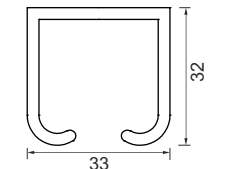

ALU. Profile Top Track for SGSF - 022A/048A
& ESLD-011A/019A/011B/019B
Size-2400mm/3600mm / 4800mm,
Finish-Aluminium

ESC 007 (08) ₹4,940.00 PCS

ESC 007 (12) ₹7,140.00 PCS

ESC 007 (16) ₹9,900.00 PCS

Glass Sliding Solution - Synchro