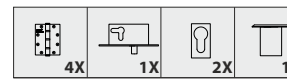

Complete set with lock (with bottom track)
Finish-SSS SET
EWSLDF 601 D 1 ₹13,000.00