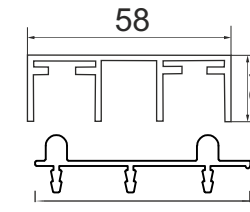

Alu. Profile for ESLD-022
Size-3600/4000mm
Finish-Alu

ESC 022 (08)	₹4,860.00
ESC 022 (10)	₹6,300.00
ESC 022 (12)	₹7,540.00