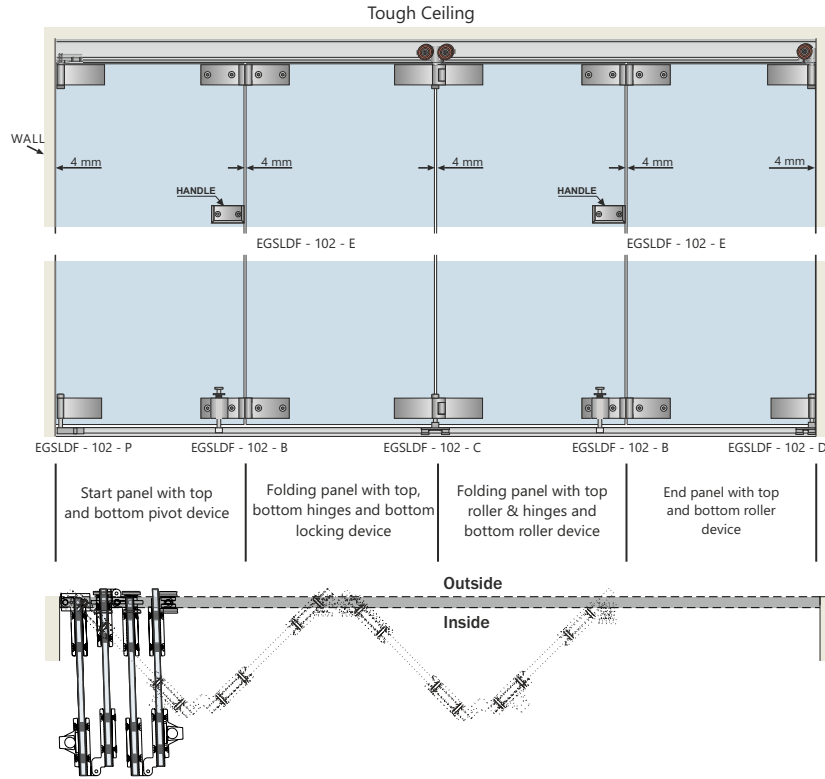

Glass Sliding Folding System - 102 P

Features :

- Advanced folding mechanism for up to 6 frameless glass panels.
- Glass folding system is designed for both interior and exterior applications.
- Panels are connected using a hinges system.
- Nylon wheels integrated bearing for silent and easy running.
- Integrated bolt lock for security.
- Maximum weight of door : 75kgs/Panel.