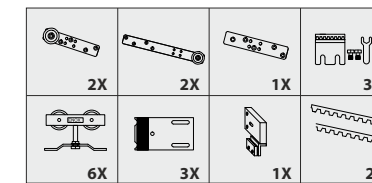

ESLDF 084 / 2 / 2+2 Telescopic 2 - panels slide

Complete set with Roller, Guide, Pulley, Tuth belt & Connecting Part (without bottom guide) SET

ESLDF 084 - 2 ₹42,150.00

ESLDF 084 / 3 Telescopic 3 - panels slide