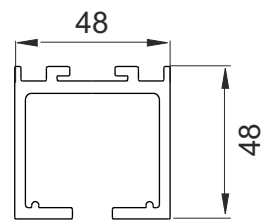

Alu. Profile for ESLD-008
Size-3600/4800mm
Finish-Alu
ESC 042 (12) ₹12,890.00
ESC 042 (16) ₹15,230.00

Heavy Wooden Sliding Fitting
Weight Capacity-500kgs/panel
SET
ESLD 006 ₹15,550.00

Alu. Profile for ESLD-006
Size-3600/4800mm
Finish-Alu
ESC 006 (12) ₹16,630.00
ESC 006 (16) ₹21,630.00