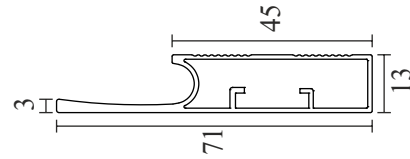

Aluminium Frame Profile with Handle
Finish- ALU/SS

EAPS 112 - ALU	₹6,250.00
EAPS 112 - SS	₹5,600.00