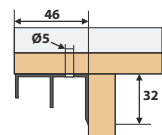

Aluminium anodized single bottom track not drilled

Finish : Aluminium Anodized

Size : 3000mm

ESC 060 ALU (10)

PCS

₹ 3,060.00