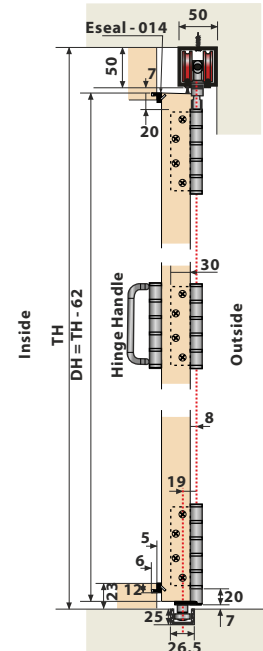

Features :

- Advanced folding mechanism for up to 6 wooden panels.
- Wooden folding system is designed for both interior and exterior applications.
- Panels are connected using a hinges system.
- Nylon wheels integrated bearing for silent and easy running.
- Maximum door weight : 75kgs/Panel