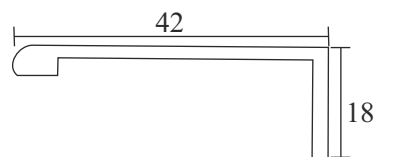

Aluminium Handle Profile
Finish- ALU/SS

EAPS 036 - ALU	₹1,400.00
EAPS 036 - SS	₹3,100.00