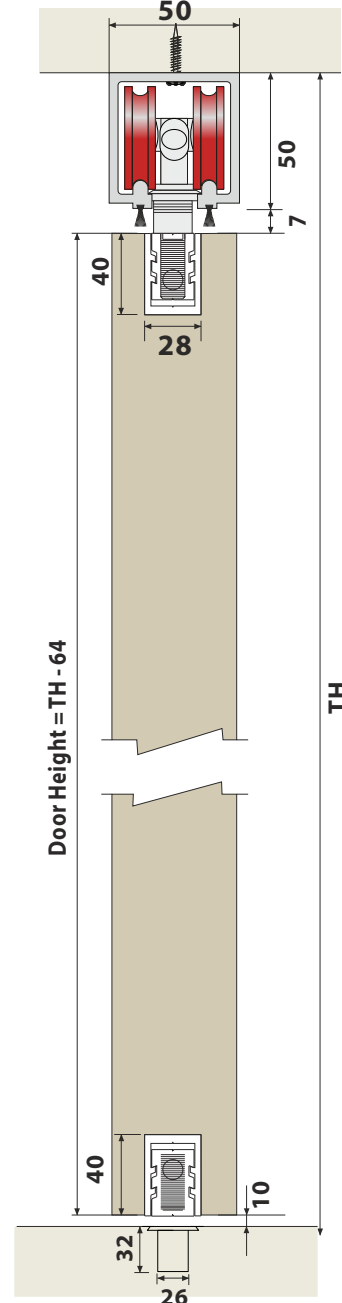

Wooden Sliding Folding System - 601

Complete set with pivot (with bottom track)
Finish-SSS SET
EWSLDF 601 A ₹23,500.00

Complete set with roller (with bottom track)
Finish-SSS SET
EWSLDF 601 B ₹32,200.00

Complete set with hinge & bolt (with bottom track)
Finish-SSS SET
EWSLDF 601 C ₹9,600.00

Complete set with lock (with bottom track)
Finish-SSS SET
EWSLDF 601 D ₹12,000.00

Complete set with roller (with bottom track)
Finish-SSS SET
EWSLDF 601 E ₹44,500.00

Complete set with pivot (with bottom track)
Finish-SSS SET
EWSLDF 601 F ₹26,000.00

Complete set with pivot (without bottom track)
Finish-SSS SET
EWSLDF 601 A 1 ₹24,800.00

Complete set with roller (without bottom track)
Finish-SSS SET
EWSLDF 601 B 1 ₹25,600.00

Complete set (without bottom track)
Finish-SSS SET
EWSLDF 601 C 1 ₹10,615.00

Complete set with lock (with bottom track)
Finish-SSS SET
EWSLDF 601 D 1 ₹13,000.00

Complete set (without bottom track)
Finish-SSS SET
EWSLDF 601 E 1 ₹28,000.00

Complete set with top pivot & lock (without bottom track)
Finish-SSS SET
EWSLDF 601 F 1 ₹18,732.00

Top Alu. Profile
Size-3600/4800mm
Finish-ALU PCS
ESC 042 (12) ₹12,890.00
ESC 042 (16) ₹15,230.00

Bottom Alu. Profile
Size-3600/4800mm
Finish-ALU PCS
ESC 043 (12) ₹9,570.00
ESC 043 (16) ₹15,230.00

Track / Frame / Door Seal
Size-1000mm
Finish-Black PCS
ESEAL 013 ₹470.00
ESEAL 014 ₹1,600.00
ESEAL 015 ₹1,040.00