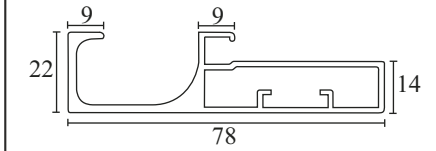

Aluminium Frame Profile with Handle
Finish- ALU/SS PCS
EAPS 066 - ALU ₹2,700.00
EAPS 066 - SS ₹7,251.00