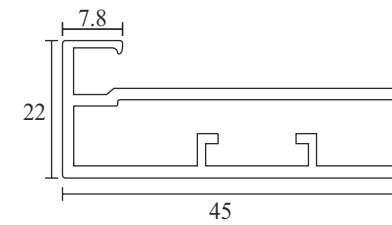

Aluminium Frame Profiles

Aluminium Frame Profile
Finish- ALU/SS PCS
EAPS 004 - ALU ₹2,920.00
EAPS 004 - SS ₹3,600.00