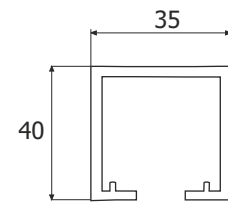

ALU. Profile Top Track for ESLD-051/052
011F/019F
Size-2440/3600mm,
Finish-Alu

ESC 038 (08) ₹6,200.00 PCS

ESC 038 (12) ₹9,200.00 PCS