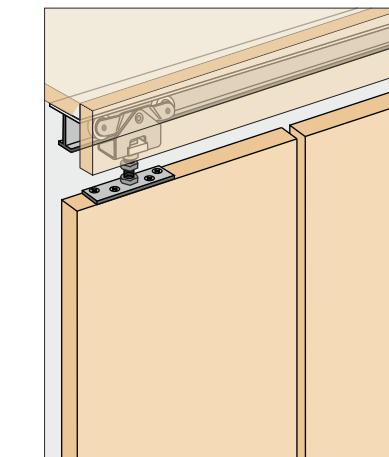

ES LD - 034

Wooden Sliding Folding for Wardrobe Door

Features :

- Light weight folding door system.
- Bottom guide with track.
- With running gear.
- For 2 wooden doors.
- Material : Nylon roller with steel ball bearing.
- Maximum door weight : 45 kgs/Panel.

ES LD - 034 - 2 Door Kit SET

ES LD - 034 ₹5,040.00

Aluminium anodized single top track
Finish : Aluminium Anodized
Size : 3600 / 4800mm PCS

ESC - 043 (12) ₹4,280.00

ESC - 043 (16) ₹5,980.00

Aluminium anodized single top track
Finish : Aluminium Anodized
Size : 3000 / 3600 / 4800mm PCS

ESC - 033 (10) ₹3,960.00

ESC - 033 (12) ₹4,745.00

ESC - 033 (16) ₹7,376.00

Bottom roller for ES LD - 034 PCS

ES LD - 035 ₹423.00