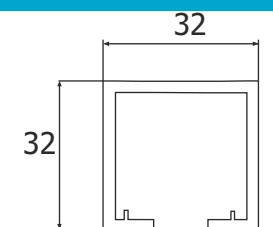

Alu. Profile for ESLD-045
Size-2440/3600mm
Finish-Alu

ESC 037 (08)	₹4,200.00
ESC 037 (12)	₹6,020.00