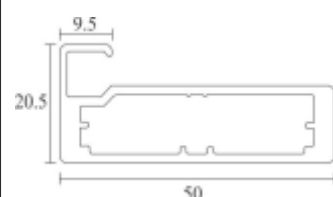

Aluminium Frame Profile
Finish- ALU/SS

EAPS 1005 - ALU	₹3,200.00
EAPS 1005 - SS	₹4,200.00