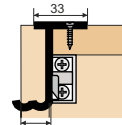

₹3,770.00

ES LD - 058

Wooden Sliding Fitting for Wardrobe Door

Features :

- Overlay sliding door system.
- With running gear for concealed fixing.
- For 2 or 3 wooden doors.
- Material : Nylon roller with steel ball bearing.
- Maximum door weight : 50 kgs/Panel.