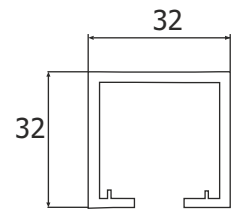

Glass Sliding Fitting
For 10mm to 12mm
Metal Alloy Body
Weight Capacity-80kgs/panel

ESLD 019 - A ₹7,570.00 SET

ALU. Profile for ESLD-049 / 050 / 019E
/ 018 / 011E
Size-2440/3600mm,
Finish-Alu

ESC 037 (08) ₹4,200.00 PCS