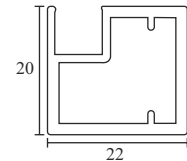

Aluminium Frame Profile
Finish- CP

EAPS 001 - CP	₹4,200.00