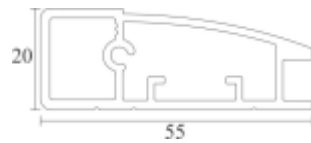

Aluminium Frame Profile
Finish- ALU

EAPS 018 - ALU	₹2,480.00