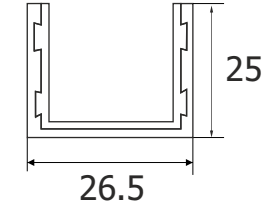

Bottom Guide Roller
PCS
ESLD 035 ₹1,020.00

Alu. Profile for ESLD-035
Bottom Profile for Sliding Folding
Size-3600/4800mm
Finish-Alu
ESC 043 (12) ₹6,700.00
ESC 043 (16) ₹9,570.00