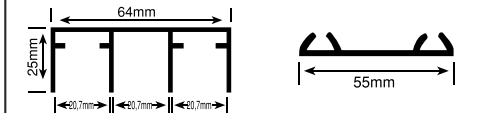

★ Contact To Company Sales Person

Wooden Sliding Fitting

Made in Turkey

Wardrobe Sliding Fitting - Super Series

Soft Close for ESLD - 101
ESEOFT 101 ₹1,850.00

Wooden Sliding Fittings for Wardrobe (80kgs/panel)
Finish-Aluminium
ESLD 101 ₹2,870.00