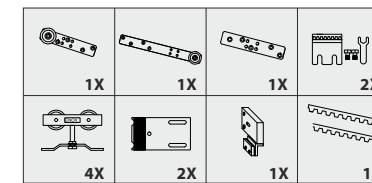

ESLDF 084 / 2 / 2+2 Telescopic 2 - panels slide

Complete set with Roller, Guide, Pulley, Tuth belt & Connecting Part (without bottom guide) SET

ESLDF 084 - 2 ₹42,150.00