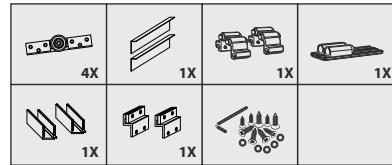

ESLDF - 082 - 90Kgs Set of 2 Door	SET	₹39,990.00
ESLDF 082