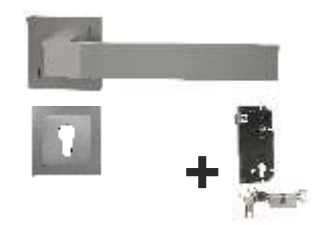

Mortise Handle
with Lock Body Cylinder
Finish-SSS **COMBO SET**
EMHS 006R ₹4,650.00