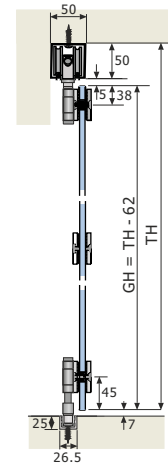

Glass Sliding Folding System - 103 P With Center Hinge

Features :

- Advanced folding mechanism for up to 6 frameless glass panels.
- Glass folding system is designed for both interior and exterior applications.
- Panels are connected using a hinges system.
- Nylon wheels integrated bearing for silent and easy running.
- Integrated bolt lock for security.
- Maximum weight of door : 75kgs/Panel.

Calculation of Glass weight

Thickness of glass	Approx weight per sq.ft
6mm	1.40kg
8mm	1.85kg
10mm	2.35kg
12mm	2.95kg