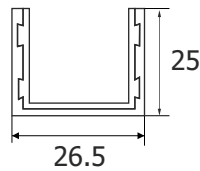

Alu. Profile for ESLD-035
Bottom Profile for Sliding Folding
Size-3600/4800mm
Finish-Alu
ESC 043 (12) ₹6,700.00

SGSF - 046 - Full Set				₹60,938.00
PRODUCT CODE	DESCRIPTION	QTY	M.R.P	TOTAL
SGSF 046	Sliding Roller	2 PCS	₹14,600.00	₹29,200.00
SGSF 059	Door Stopper	2 PCS	₹2,559.00	₹5,118.00
SGSF 013 A	Fixing Bracket for Sliding tarck into wall	6 PCS	₹2,720.00	₹16,320.00
SGSF 008 A	End Bracket for Wall	2 PCS	₹2,200.00	₹4,400.00
Swift Rod - 001 - 3	Swift Rod	1 PCS	₹5,900.00	₹5,900.00
			Total	₹60,938.00

★ Contact To Company Sales Person