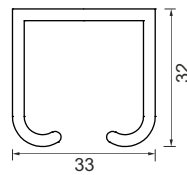

Heavy Wooden Sliding Fitting
Weight Capacity-150kgs/panel
SET
ESLD 015 ₹ 4,880.00

Alu. Profile for ESLD 013 / ESLD 014 / ESLD 015
Size-2400mm/3600mm / 4800mm,
Finish-Aluminium
ESC 007 (08) ₹4,940.00
ESC 007 (12) ₹7,140.00
ESC 007 (16) ₹9,900.00

Heavy Wooden Sliding Fitting
Weight Capacity-280kgs/panel
SET
ESLD 008 ₹16,310.00