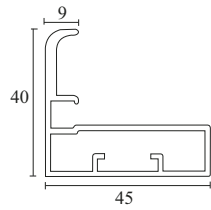

Aluminium Frame Profile with Handle
Finish- ALU/SS

EAPS 063 - ALU	₹3,660.00
EAPS 063 - SS	₹5,549.00