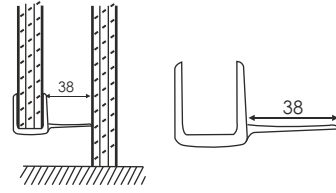

Shower Fitting