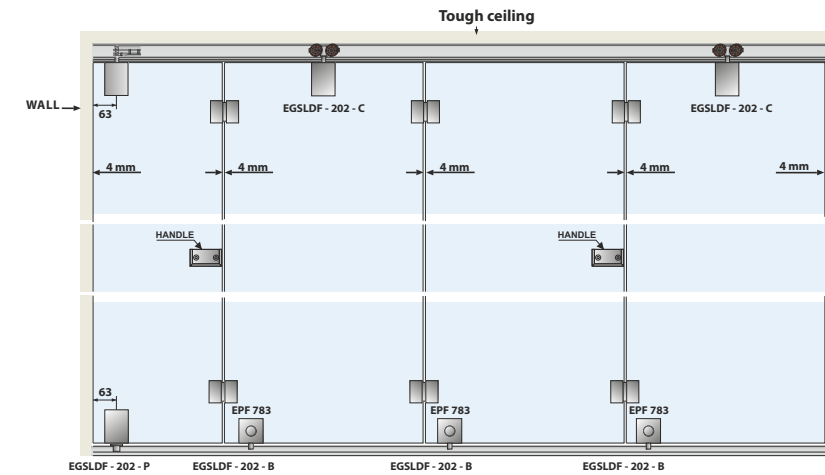

Calculation of Glass weight

Thickness of glass	Approx weight per sq.ft
6mm	1.40kg
8mm	1.85kg
10mm	2.35kg
12mm	2.95kg

Calculation of Glass weight

Thickness of glass	Approx weight per sq.ft
6mm	1.40kg
8mm	1.85kg
10mm	2.35kg
12mm	2.95kg

Glass Center Folding System - 202 P

Top & Bottom Pivot Finish-SSS EGSLDF 202 P	Glass to Glass Connected Hinge Finish-SSS EGSLDF 202 B	Intermediate Hanger Roller with Bottom Guide Roller Finish-SSS EGSLDF 202 E	Top Track Finish-ALU ESC 042 (12)
SET	PCS	SET	PCS
₹22,500.00	₹14,400.00	₹24,200.00	₹12,890.00
			₹15,230.00

Bottom Track Finish-ALU Size-3600/4800mm	Top Track Seal for ESC-042 Finish-PVC	Glass Sliding Folding Handle (Optional) Finish-SSS	Seal for Sliding Glass Doors, High Strength Transparent Adhesive Size : 1000mm Finish- Transparent	Turn Knob Lock for 8mm to 12mm Finish-SSS
PCS	MTR	PCS	MTR	PCS
₹6,700.00	₹470.00	₹7,790.00	₹1,740.00	₹7,780.00
₹9,570.00				

Abbreviations - GH - Glass Height / TH - Total Height

★ Contact To Company Sales Person

Glass Center Folding System - 202 P (without Bottom Track)

Top & Bottom Pivot Finish-SSS EGSLDF 202 P	Glass to Glass Connected Hinge Finish-SSS EGSLDF 202 B	Intermediate Hanger Roller Finish-SSS EGSLDF 202 C	Turn Knob Lock for 8mm to 12mm Finish-SSS EPF 783
SET	PCS	PCS	PCS
₹22,500.00	₹14,400.00	₹15,800.00	₹7,780.00

Top Track Finish-ALU Size-3600/4800mm	Top Track Seal for ESC-042 Finish-PVC	Glass Sliding Folding Handle (Optional) Finish-SSS	Seal for Sliding Glass Doors, High Strength Transparent Adhesive Size : 1000mm Finish- Transparent
PCS	MTR	PCS	MTR
₹12,890.00	₹470.00	₹7,790.00	₹1,740.00
₹15,230.00			

Abbreviations - GH - Glass Height / TH - Total Height

★ Contact To Company Sales Person