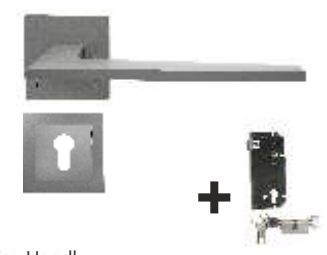

Mortise Handle
with Lock Body Cylinder
Finish-SSS **COMBO SET**
EMHS 003R (With 60mm Cylinder) ₹4,700.00
EMHS 003R (With 70mm Cylinder) ₹5,040.00