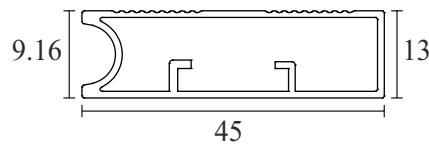

Aluminium Frame Profiles (for Inline Sliding)

Aluminium Frame Profile
Finish- ALU/SS

EAPS 111 - ALU	₹2,630.00
EAPS 111 - SS	₹3,800.00