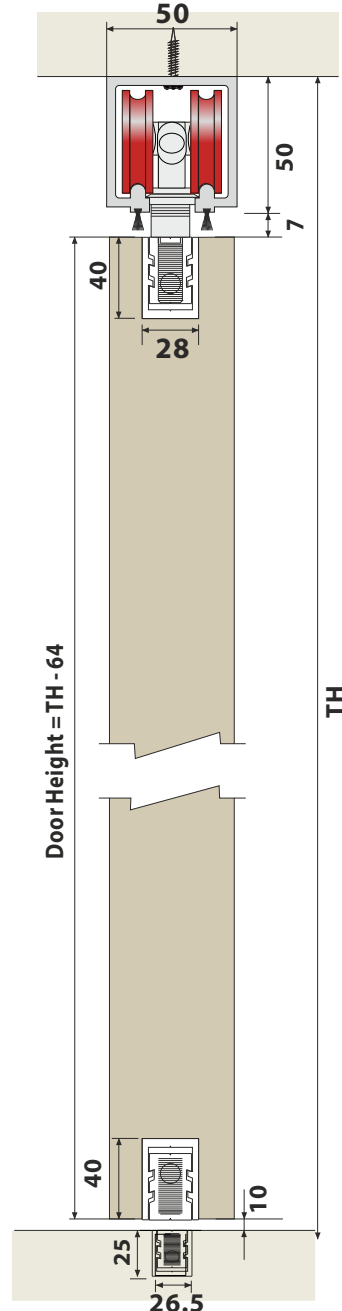

Wooden Sliding Folding System - 501

Complete set with pivot (with bottom track) Finish-SSS SET EWSLDF 501 A ₹16,047.00	Complete set with top roller (with bottom track) Finish-SSS SET EWSLDF 501 B ₹27,300.00	Complete set with hinge & bolt (with bottom track) Finish-SSS SET EWSLDF 501 C ₹9,300.00	Complete set with lock (with bottom track) Finish-SSS SET EWSLDF 501 D ₹12,000.00

Complete set with roller (with bottom track) Finish-SSS SET EWSLDF 501 E ₹29,625.00	Complete set with pivot (with bottom track) Finish-SSS SET EWSLDF 501 F ₹26,000.00	Complete set with pivot (without bottom track) Finish-SSS SET EWSLDF 501 A 1 ₹24,800.00	Complete set with roller (without bottom track) Finish-SSS SET EWSLDF 501 B 1 ₹22,800.00

Complete set (without bottom track) Finish-SSS SET EWSLDF 501 E 1 ₹25,024.00	Complete set with top roller & lock (without bottom track) Finish-SSS SET EWSLDF 501 F 1 ₹27,112.00	Top Alu. Profile Size-3600/4800mm Finish-ALU PCS ESC 042 (12) ₹12,890.00 ESC 042 (16) ₹15,230.00	Bottom Alu. Profile Size-3600/4800mm Finish-ALU PCS ESC 043 (12) ₹9,570.00 ESC 043 (16) ₹15,230.00

Track / Frame / Door Seal Size-1000mm Finish-Black PCS ESEAL 013 ₹470.00 ESEAL 014 ₹1,600.00 ESEAL 015 ₹1,040.00