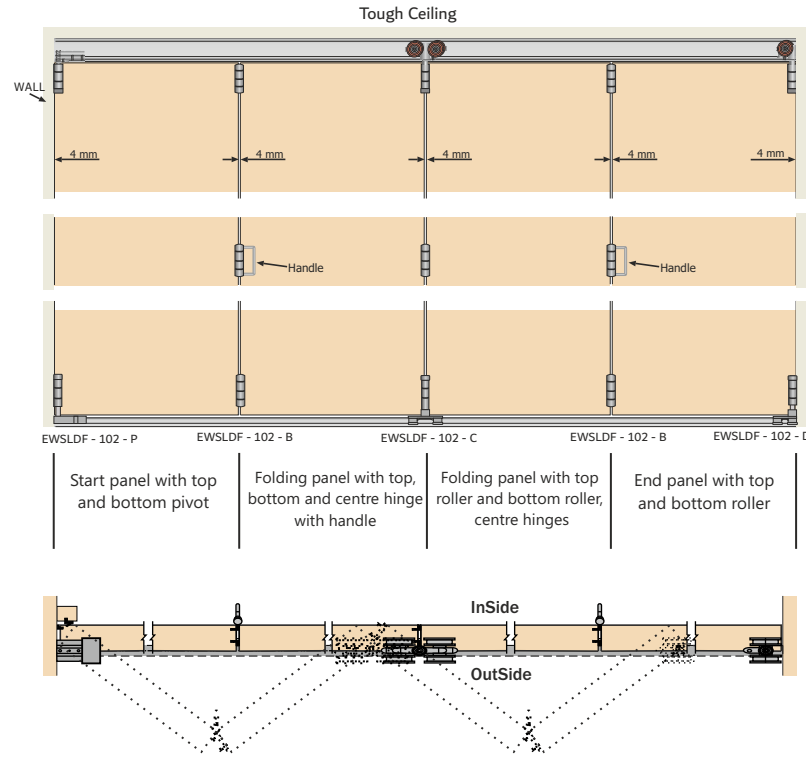

Features :

- Advanced folding mechanism for up to 6 wooden panels.
- Wooden folding system is designed for both interior and exterior applications.
- Panels are connected using a hinges system.
- Nylon wheels integrated bearing for silent and easy running.
- Maximum door weight : 75kgs/Panel