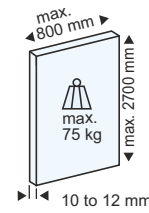

Glass Sliding Folding System - 103 P With Center Hinge

Features :

- Advanced folding mechanism for up to 6 frameless glass panels.
- Glass folding system is designed for both interior and exterior applications.
- Panels are connected using a hinges system.
- Nylon wheels integrated bearing for silent and easy running.
- Integrated bolt lock for security.
- Maximum weight of door : 75kgs/Panel.

Calculation of Glass weight

Thickness of glass	Approx weight per sq.ft
6mm	1.40kg
8mm	1.85kg
10mm	2.35kg
12mm	2.95kg