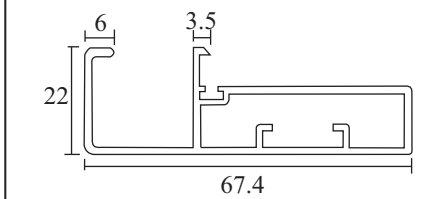

Aluminium Frame Profile with Handle
Finish- ALU/SS PCS
EAPS 039 - ALU ₹3,200.00
EAPS 039 - SS ₹6,600.00