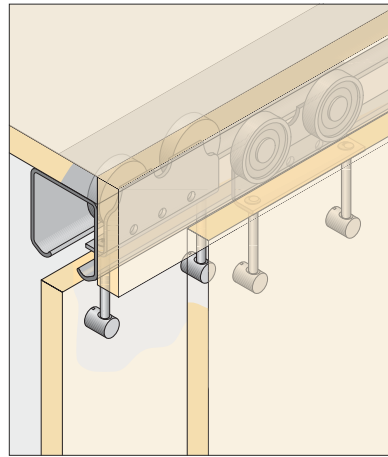

ES LD - 054

Heavy Sliding Fitting for Wardrobe Door

Features :

- Top ceiling mounted Track.
- With running gear for concealed fixing.
- For 2 wooden doors.
- Material : Nylon roller with steel ball bearing.
- Maximum door weight : 90 kgs/Panel.

ES LD - 054 - 2 Door Kit SET

ES LD 054 ₹3,270.00

Aluminium anodized single top track non drilled
Finish : Aluminium Anodized
Size : 3000mm PCS

ESC 054 A ALU (10) ₹5,400.00