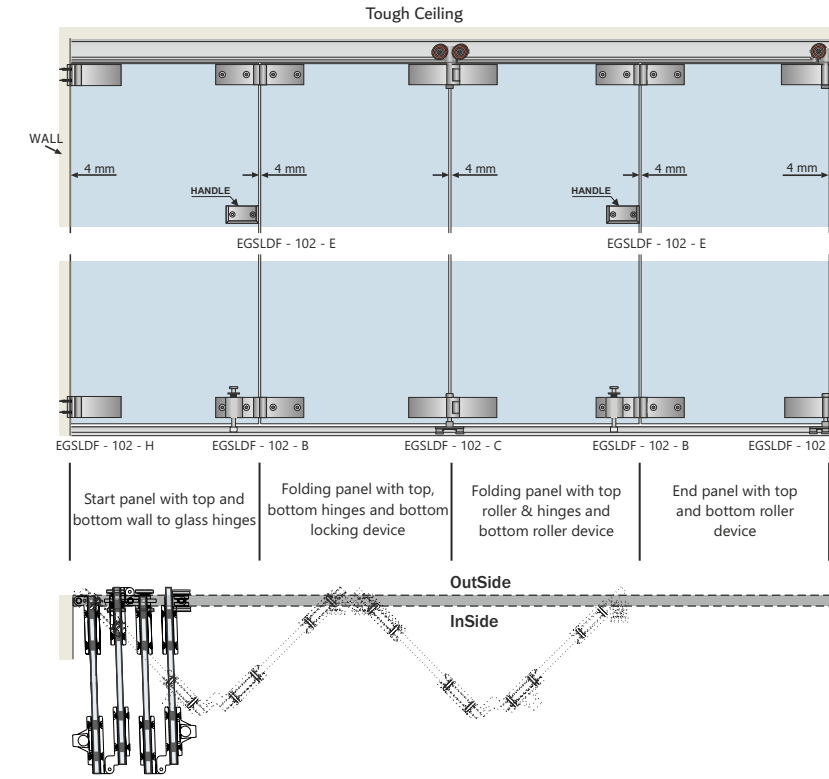

Abbreviations - GH - Glass Height / TH - Total Height

★ Contact To Company Sales Person

Glass Sliding Folding System - 102 H

Features :

- Advanced folding mechanism for up to 6 frameless glass panels.
- Glass folding system is designed for both interior and exterior applications.
- Panels are connected using a hinges system.
- Nylon wheels integrated bearing for silent and easy running.
- Integrated bolt lock for security.
- Maximum weight of door : 75kgs/Panel.