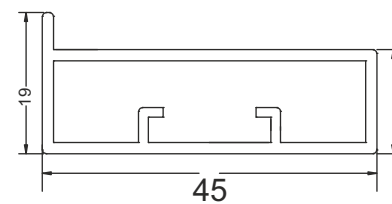

Aluminium Frame Profile
Finish- ALU/SS PCS
EAPS 105 - ALU ₹2,650.00
EAPS 105 - SS ₹5,000.00