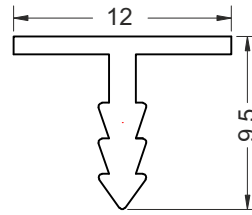

Aluminium Inlay Profile
Finish- ALU/SS
Size- 2000mm

EAPS 101 - SS	₹788.00