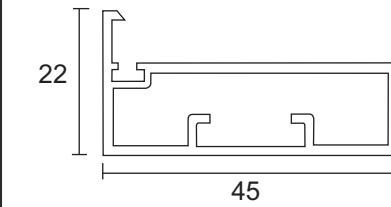

Aluminium Frame Profile
Finish- ALU/SS PCS
EAPS 038 - ALU ₹2,770.00
EAPS 038 - SS ₹4,050.00