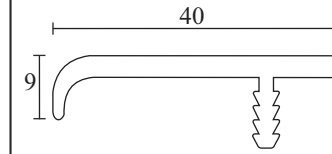

Aluminium Edge Profile
Finish- ALU/SS

EAPS 068 - ALU	₹2,160.00
EAPS 068 - SS	₹2,000.00