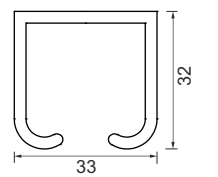

Alu. Profile for ESLD 013 H
Size-2400mm/3600mm / 4800mm,
Finish-Aluminium
ESC 007 (08) ₹4,940.00
ESC 007 (12) ₹7,140.00
ESC 007 (16) ₹9,900.00