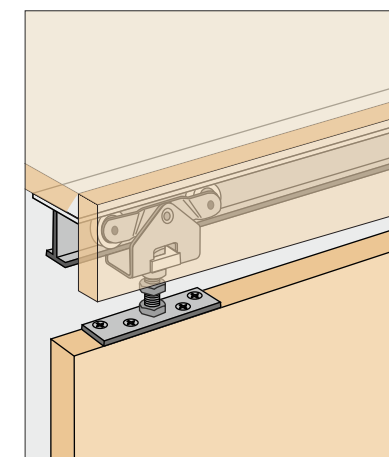

ES LD - 033

Wooden Sliding Fitting for Single Door

Features :

- Running track for ceiling mounting.
- Without bottom track.
- For 1 wooden door.
- Maximum door weight : 100kgs/Panel.

ES LD - 033 - 1 Door Kit SET

ES LD 033 ₹7,640.00

Bottom Guide Roller PCS

ES LD 035 ₹1,020.00

Alu. Profile for ES LD-035
Bottom Profile for Sliding Folding
Size-3600/4800mm

Finish-Alu PCS

ESC 043 (12) ₹6,700.00

ESC 043 (16) ₹9,570.00

Aluminium anodized single top track
Finish : Aluminium Anodized
Size : 3000 / 3600 / 4800mm PCS

ESC 033 (10) ₹7,800.00

ESC 033 (16) ₹12,480.00