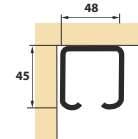

Aluminium anodized single top track non drilled
Finish : Aluminium Anodized
Size : 3000mm PCS

ESC 054 A ALU (10) ₹5,400.00