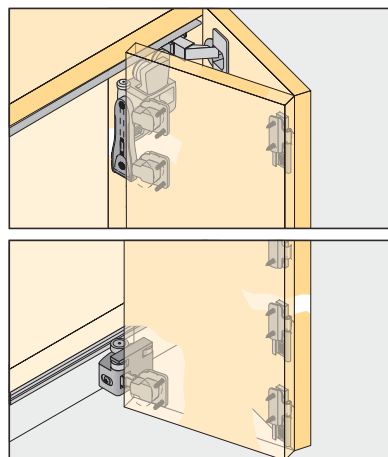

ES LD - 056

Wooden Sliding Folding for Wardrobe Door

Features :

- Overlay sliding folding door system.
- With bottom track.
- With running gear for concealed fixing.
- For 2 wooden doors.
- Material : Nickel - plated steel with grey plastic.
- Maximum door weight : 20 kgs/Panel.

ES LD - 056 - 2 Door Kit SET

ES LD 056 (REG) ₹5,740.00

Aluminium anodized single Bottom track non drilled
Finish : Aluminium Anodized
Size : 2000mm PCS

ESC 057 - ALU (6.5) ₹1,780.00

Aluminium anodized single Bottom track non drilled
Finish : Aluminium Anodized
Size : 2000mm SET

ESC 056 - ALU (6.5) ₹1,730.00