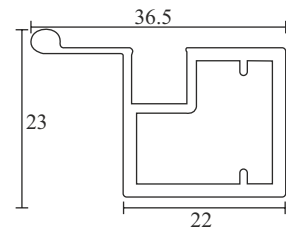

Aluminium Frame Profile with Handle
Finish- ALU/SS

EAPS 030 - ALU	₹8,900.00
EAPS 030 - SS	₹9,300.00