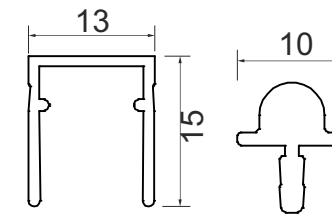

Alu. Profile for ESLD-003
Size-2440/3000mm
Finish-Alu

ESC 003 (08)	₹1,840.00
ESC 003 - ALU (10)	₹2,300.00