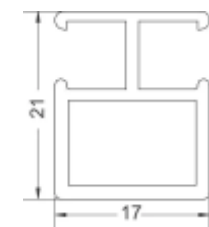

Aluminium 'I' profile for Frame Profile EAPS 005
Finish- ALU/SS

EAPS 005 I SS	₹3,685.00