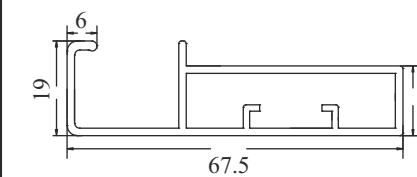

Aluminium Frame Profile with Handle
Finish- ALU/SS PCS
EAPS 106 - ALU ₹3,130.00
EAPS 106 - SS ₹5,500.00