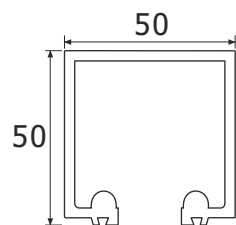

Alu. Profile for ESLD-008
Size-3600/4800mm
Finish-Alu
ESC 042 (12) ₹12,890.00
ESC 042 (16) ₹15,230.00

Heavy Wooden Sliding Fitting
Weight Capacity-500kgs/panel
SET
ESLD 006 ₹15,550.00

Alu. Profile for ESLD-006
Size-3600/4800mm
Finish-Alu
ESC 006 (12) ₹16,630.00
ESC 006 (16) ₹21,630.00