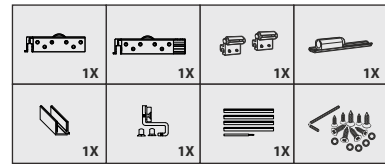

ESLDF - 081 - A - 90Kgs
Set of 1 Left Door

ESLDF 081 A ₹16,170.00