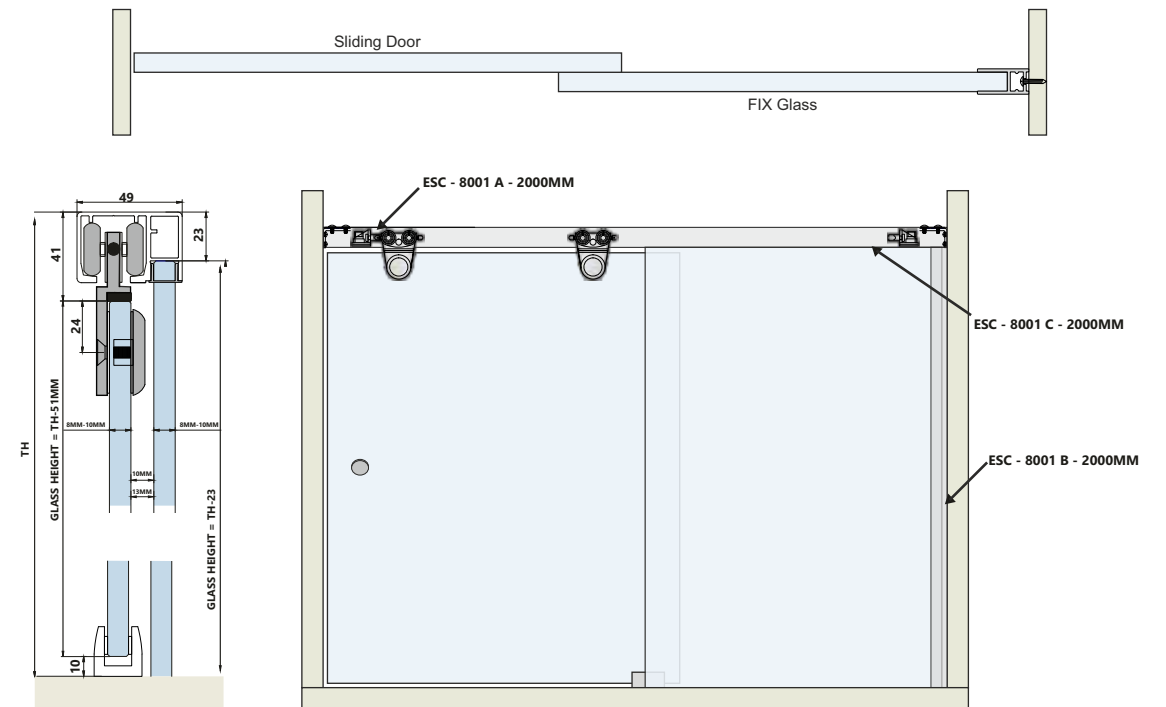

ESH - 7001 - 180° Shower Sliding - Full Set - 2 MTR

PRODUCT CODE	DESCRIPTION	QTY	MRP	TOTAL
ESH 7001	Sliding Roller	2 PCS	₹4,850.00	₹9,700.00
ESH 7002	Wall Socket for Track	2 PCS	₹4,170.00	₹8,340.00
ESH 7004	Door Stopper	2 PCS	₹3,300.00	₹6,600.00
ESH 7005	Floor Guide	1 PCS	₹5,300.00	₹5,300.00
ESH 7006	Track Holder	2 PCS	₹3,450.00	₹6,900.00
ESH 7008	Rectangular Track 2000mm	1 PCS	₹9,040.00	₹9,040.00

★ Contact To Company Sales Person

Shower Sliding Fitting

ESH - 8001 ELITE Shower Sliding Systems

Features :

- For Straight Glass Shower Sliding Door.
- For Glass Thickness 8mm to 10mm
- Trouble Free operation
- Standard duty ball bearing for rollers/clamp
- Finish : CP/Chrome
- Maximum Height : 8mm Glass 2400mm / 10mm Glass 2100mm
- Maximum Door Width : 8mm Glass 1000mm / 10mm Glass 750mm
- Maximum glass weight : 80kgs/Panel.