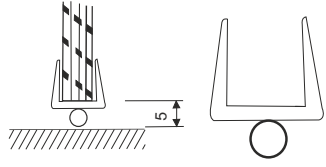

Shower Fitting