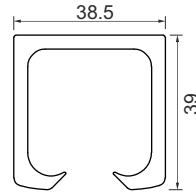

Alu. Profile for ESLD-016 A
Size-3600/4800mm
Finish-Alu
ESC 016 (12) ₹12,300.00
ESC 016 (16) ₹19,380.00

Wooden Sliding Fitting
Weight Capacity-100kgs/panel
SET
ESLD 013 ₹2,800.00

Heavy Wooden Sliding Fitting
Weight Capacity-150kgs/panel
SET
ESLD 014 ₹4,300.00