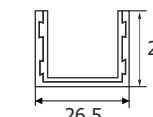

Alu. Profile for ES LD-035
Bottom Profile for Sliding Folding
Size-3600/4800mm

Finish-Alu PCS

ESC 043 (12) ₹6,700.00

ESC 043 (16) ₹9,570.00