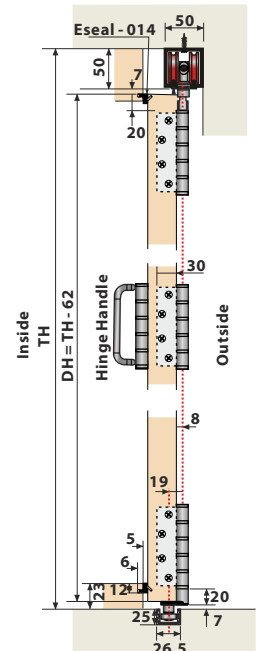

Wooden Sliding Folding System - 102 H

Features :

- Advanced folding mechanism for up to 6 wooden panels.
- Wooden folding system is designed for both interior and exterior applications.
- Panels are connected using a hinges system.
- Nylon wheels integrated bearing for silent and easy running.
- Maximum door weight : 75kgs/Panel