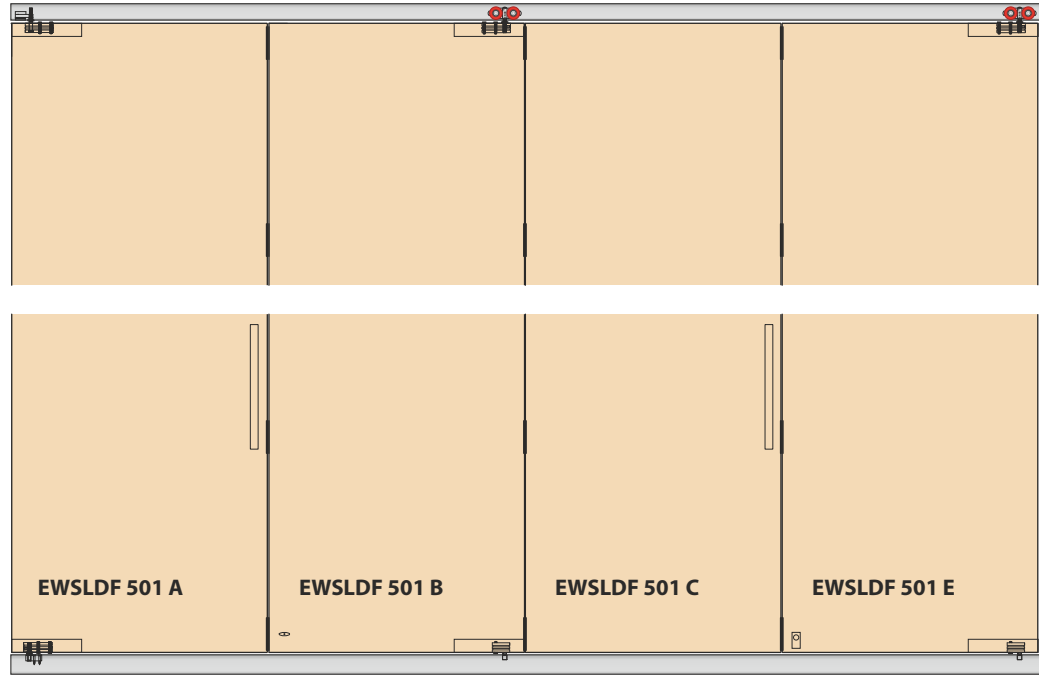

Abbreviations - DH - Door Height / TH - Total Height

★ Contact To Company Sales Person

Wooden Sliding Folding System - 501

Features :

- Wooden side sliding folding system for 2+1 without bottom and up to 6+1 wooden panels with bottom track.
- The same components are use Left or Right, Inwards or Outwards.
- Smooth and silent operation.
- All panels are connected using a hinges system.
- Maximum door weight : 80kgs/Panel