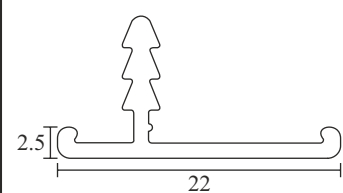

Aluminium Edge Profile
Finish- ALU/CP/SS

EAPS 022 - ALU	₹820.00
EAPS 022 - CP	₹735.00
EAPS 022 - SS	₹2,390.00

★ Contact To Company Sales Person