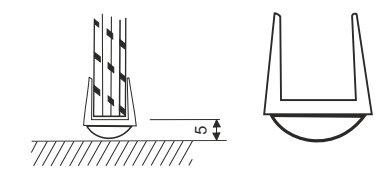

Glass to Floor / Wall For 8/10/12mm
Size-2200mm
Finish-Transparent **PCS**

EGP 510 - 08	₹450.00
EGP 510 - 10	₹450.00
EGP 510 - 12	₹450.00