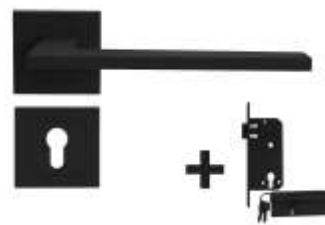

Mortise Handle
with Lock Body Cylinder
Finish-BM **COMBO SET**
EMHS 003R BM(With 60mm Cylinder) ₹5,310.00
EMHS 003R BM(With 70mm Cylinder) ₹5,870.00

Mortise Door Handle

Mortise Handle
with Lock Body Cylinder
Finish-SSS **COMBO SET**
EMHS 001P ₹3,970.00
EMHS 001P - 10 ₹4,290.00