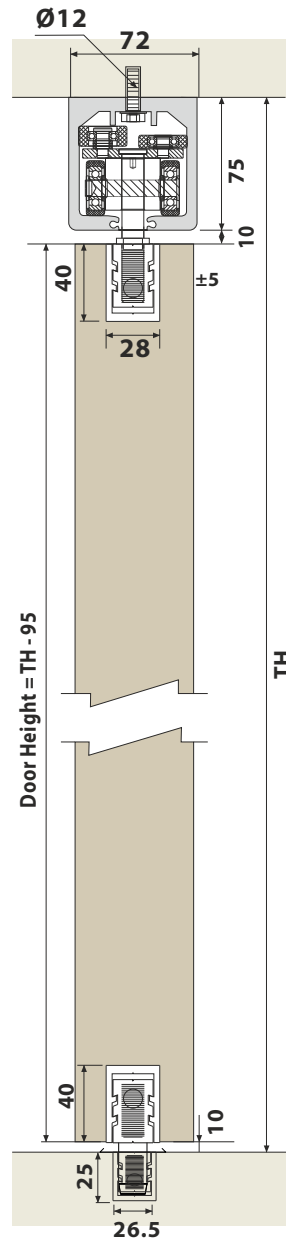

Advance Wooden Sliding Folding System - 701

Complete set with pivot (with bottom track) Finish-SSS SET	Complete set with top roller (with bottom track) Finish-SSS SET	Complete set with hinge & bolt (with bottom track) Finish-SSS SET	Complete set with lock (with bottom track) Finish-SSS SET
EWSLDF 701 A ₹14,200.00	EWSLDF 701 B ₹38,950.00	EWSLDF 701 C ₹10,900.00	EWSLDF 701 D ₹13,212.00

Complete set with roller (with bottom track) Finish-SSS SET	Complete set with pivot (with bottom track) Finish-SSS SET	Complete set with pivot (without bottom track) Finish-SSS SET	Complete set with roller (without bottom track) Finish-SSS SET
EWSLDF 701 E ₹41,300.00	EWSLDF 701 F ₹28,600.00	EWSLDF 701 A 1 ₹22,831.00	EWSLDF 701 B 1 ₹34,320.00

Complete set with top roller (without bottom track) Finish-SSS SET	Complete set with top pivot & lock (without bottom track) Finish-SSS SET	Complete set (without bottom track) Finish-SSS SET	Alu anodized top Profile for movable partition system, non-drilled Size - 3000/3600mm Finish-Alu Anodized PCS
EWSLDF 701 E1 ₹36,700.00	EWSLDF 701 F1 ₹25,500.00	EWSLDF 701 C 1 ₹12,200.00	ESC 079 (10) ₹41,680.00 ESC 079 (12) ₹41,140.00

Bottom Alu. Profile Size-3600/4800mm Finish-ALU PCS	
ESC 043 (12) ₹9,570.00	ESC 043 (16) ₹15,230.00