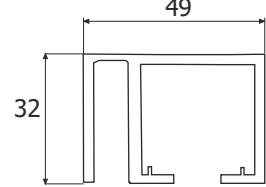

ALU. Profile for ESLD-049/050/019E
/ 018/011E
Size-2400/3600mm,
Finish-Alu

ESC 037 A (08) ₹8,300.00 PCS

ESC 037 A (12) ₹11,230.00 PCS