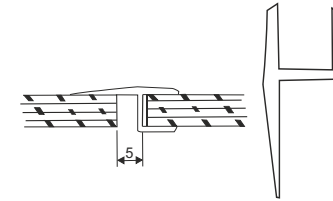

Glass Sealing Profiles

Glass to Glass 180° For 8/10/12mm
Size-2200mm
Finish-Transparent **PCS**

EGP 501 - 08	₹450.00
EGP 501 - 10	₹450.00
EGP 501 - 12	₹550.00
EGP 501 - 12 BM