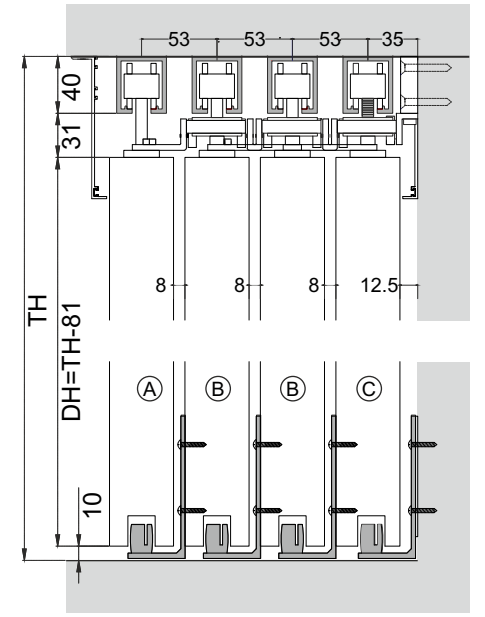

ESLDF 084 / 4 Telescopic 4 - panels slide

Complete set with Roller, Guide, Pulley, Tuth belt & Connecting Part (without bottom guide) SET

ESLDF 084 - 4 ₹1,04,000.00

Complete set with Synchronize Systems (without bottom guide) SET

ESLDF 084 - A ₹63,000.00

Aluminium anodized single top track non-drilled
Features :

- Finish : Aluminium anodized.
- Size : 2440 mm / 3600 mm.

ESC 038 (08) ₹6,200.00

ESC 038 (12) ₹9,200.00

Ordering Information - for ESLDF - 084

Product code	Esldf 084 - 2	Esldf 084 - 3	Esldf 084 - 4	Esldf 084 - A	Esc 038
Quantity for 2 door	1 Set	-	-	-	as per req.
Quantity for 3 door	-	1 Set	-	-	as per req.
Quantity for 4 door	-	-	1 Set	-	as per req.
Quantity for 2+2 door	2 Set	-	-	1 Set	as per req.