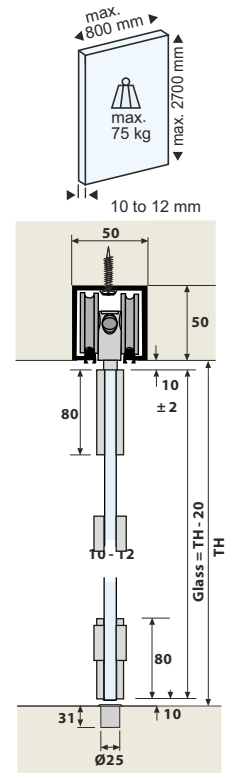

Calculation of Glass weight

Thickness of glass	Approx weight per sq.ft
6mm	1.40kg
8mm	1.85kg
10mm	2.35kg
12mm	2.95kg

Calculation of Glass weight

Thickness of glass	Approx weight per sq.ft
6mm	1.40kg
8mm	1.85kg
10mm	2.35kg
12mm	2.95kg

Glass Center Folding System - 202 P

Top & Bottom Pivot Finish-SSS EGSLDF 202 P	Glass to Glass Connected Hinge Finish-SSS EGSLDF 202 B	Intermediate Hanger Roller with Bottom Guide Roller Finish-SSS EGSLDF 202 E	Top Track Finish-ALU ESC 042 (12)
SET	PCS	SET	PCS
₹22,500.00	₹14,400.00	₹24,200.00	₹12,890.00
			₹15,230.00

Bottom Track Finish-ALU Size-3600/4800mm	Top Track Seal for ESC-042 Finish-PVC	Glass Sliding Folding Handle (Optional) Finish-SSS	Seal for Sliding Glass Doors, High Strength Transparent Adhesive Size : 1000mm Finish- Transparent	Turn Knob Lock for 8mm to 12mm Finish-SSS
PCS	MTR	PCS	MTR	PCS
₹6,700.00	₹470.00	₹7,790.00	₹1,740.00	₹7,780.00
₹9,570.00				

Abbreviations - GH - Glass Height / TH - Total Height

★ Contact To Company Sales Person

Glass Center Folding System - 202 P (without Bottom Track)

Top & Bottom Pivot Finish-SSS EGSLDF 202 P	Glass to Glass Connected Hinge Finish-SSS EGSLDF 202 B	Intermediate Hanger Roller Finish-SSS EGSLDF 202 C	Turn Knob Lock for 8mm to 12mm Finish-SSS EPF 783
SET	PCS	PCS	PCS
₹22,500.00	₹14,400.00	₹15,800.00	₹7,780.00

Top Track Finish-ALU Size-3600/4800mm	Top Track Seal for ESC-042 Finish-PVC	Glass Sliding Folding Handle (Optional) Finish-SSS	Seal for Sliding Glass Doors, High Strength Transparent Adhesive Size : 1000mm Finish- Transparent
PCS	MTR	PCS	MTR
₹12,890.00	₹470.00	₹7,790.00	₹1,740.00
₹15,230.00			

Abbreviations - GH - Glass Height / TH - Total Height

★ Contact To Company Sales Person