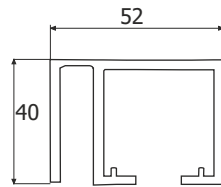

ALU. Profile Top Track for ESLD-051/052
011F/019F
Size-2400/3600mm,
Finish-Alu

ESC 038 A (08) ₹13,120.00 PCS

ESC 038 A (12) ₹14,000.00 PCS