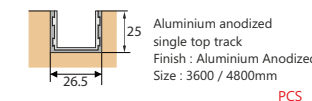

Aluminium anodized single top track
Finish : Aluminium Anodized
Size : 3600 / 4800mm PCS

ESC - 043 (12) ₹4,280.00

ESC - 043 (16) ₹5,980.00