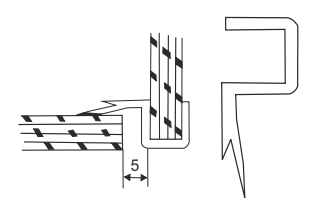

Glass to Glass 90° For 8/10/12mm
Size-2200mm
Finish-Transparent **PCS**

EGP 503 - 08	₹450.00
EGP 503 - 10	₹450.00
EGP 503 - 12	₹450.00