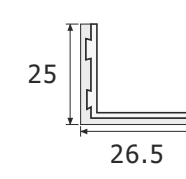

Bottom Alu. Profile
Size-3600/4800mm
Finish-ALU PCS
ESC 043 (12) ₹9,570.00
ESC 043 (16) ₹15,230.00