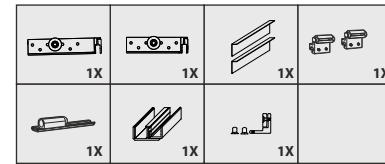

ESLDF - 081 - C - 90Kgs
Set of 1 Right Door

ESLDF 081 C ₹19,210.00