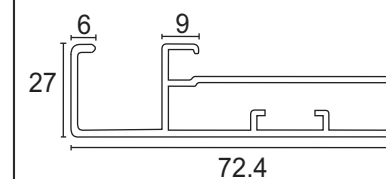

Aluminium Frame Profile with Handle For 8mm Glass
Finish- ALU/SS PCS
EAPS 044 - ALU ₹2,510.00
EAPS 044 - SS ₹3,030.00