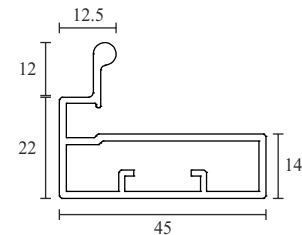

Aluminium Frame Profile with Handle
Finish- ALU

EAPS 107 - ALU	₹2,620.00