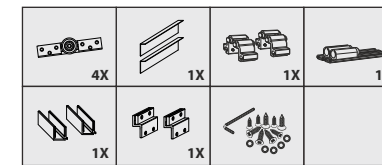

ESLDF - 082 - 90Kgs
Set of 2 Door

ESLDF 082 ₹39,990.00