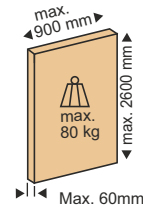

<p>Track / Frame / Door Seal Size-1000mm Finish-Black PCS ESEAL 013 ₹470.00 ESEAL 014 ₹1,600.00 ESEAL 015 ₹1,040.00</p>

Wooden Sliding Folding System - 601

Features :

- Wooden center sliding folding system for with or without bottom up to 6+1 wooden panels with bottom track.
- The same components are use Left or Right, Inwards or Outwards.
- Smooth and silent operation.
- All panels are connected using a hinges system.
- Maximum door weight : 80kgs/Panel