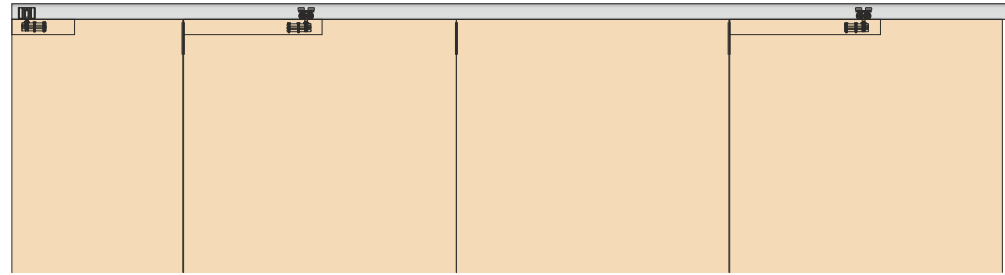

Advance Wooden Sliding Folding System - 801

Features :

- Advance Wooden center sliding folding system for with or without bottom up to 6+1 wooden panels with bottom track.
- The same components are use Left or Right, Inwards or Outwards.
- Smooth and silent operation.
- All panels are connected using a hinges system.
- Maximum door weight : 100kgs/Panel
- Maximum door height : 3200mm

end door leaf, with top pivot and bottom pivot . | Sliding door with top roller and bottom bolt | Sliding door with top and bottom bolt | Sliding door with top roller and bottom locking device