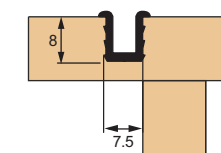

ES LD - 039 2 Doors kit

SET

ES LD 039 ₹165.00

PVC Single Track
Finish : PVC
Size : 3000mm

ESC 039 (10) ₹288.00

ES LD - 053

Heavy Sliding Fitting for Wardrobe Door

Features :