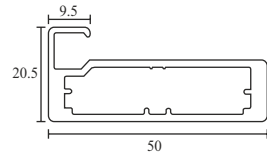

Aluminium Frame Profile
Finish- ALU/CP/SS

EAPS 005 - ALU	₹2,260.00
EAPS 005 - CP	₹4,200.00
EAPS 005 - SS	₹4,700.00