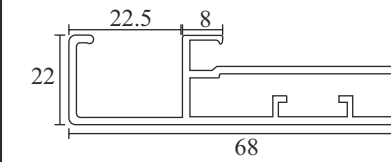

Aluminium Frame Profile with Handle
Finish- ALU/SS PCS
EAPS 012 - ALU ₹4,000.00
EAPS 012 - SS ₹5,000.00