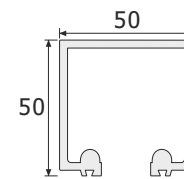

Top Alu. Profile
Size-3600/4800mm
Finish-ALU PCS
ESC 042 (12) ₹12,890.00
ESC 042 (16) ₹15,230.00