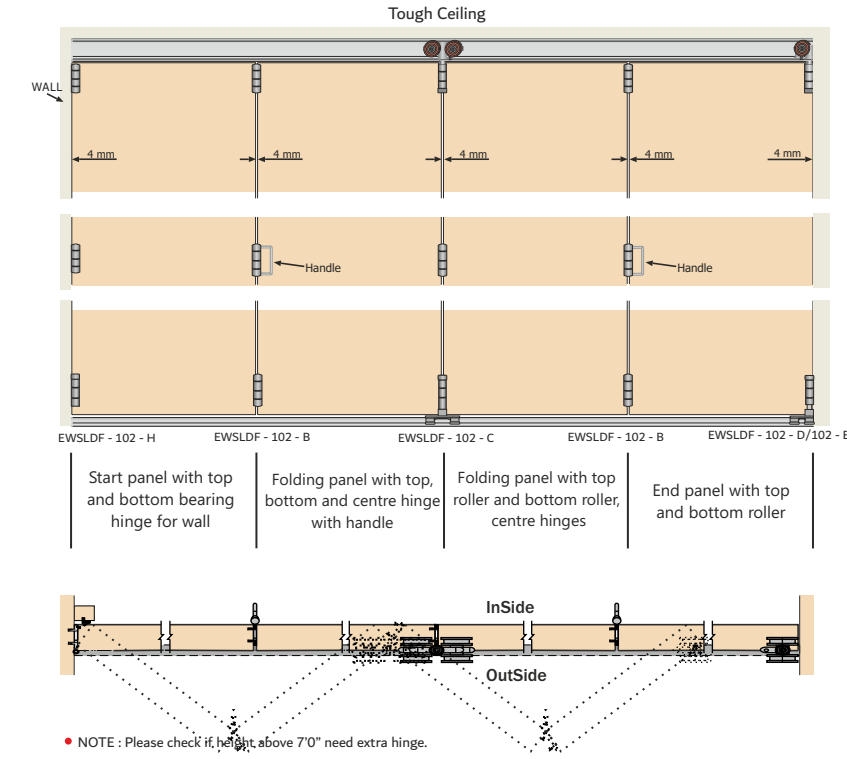

Abbreviations - DH - Door Height / TH - Total Height

★ Contact To Company Sales Person

Wooden Sliding Folding System - 102 H

Features :

- Advanced folding mechanism for up to 6 wooden panels.
- Wooden folding system is designed for both interior and exterior applications.
- Panels are connected using a hinges system.
- Nylon wheels integrated bearing for silent and easy running.
- Maximum door weight : 75kgs/Panel