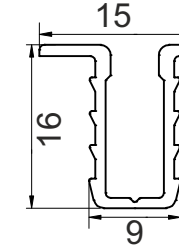

Alu. Profile for ESLD-031
Size-2440/3000mm
Finish-Alu

ESC 026 (08)	₹1,070.00
ESC 026 (10)	₹1,340.00