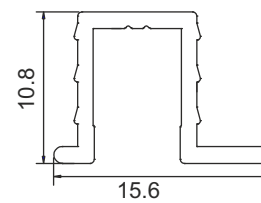

Alu. Profile for ESLD-002
Size-2440/3000mm
Finish-Alu

ESC 002 (08)	₹910.00
ESC 002 - ALU (10)	₹1,230.00