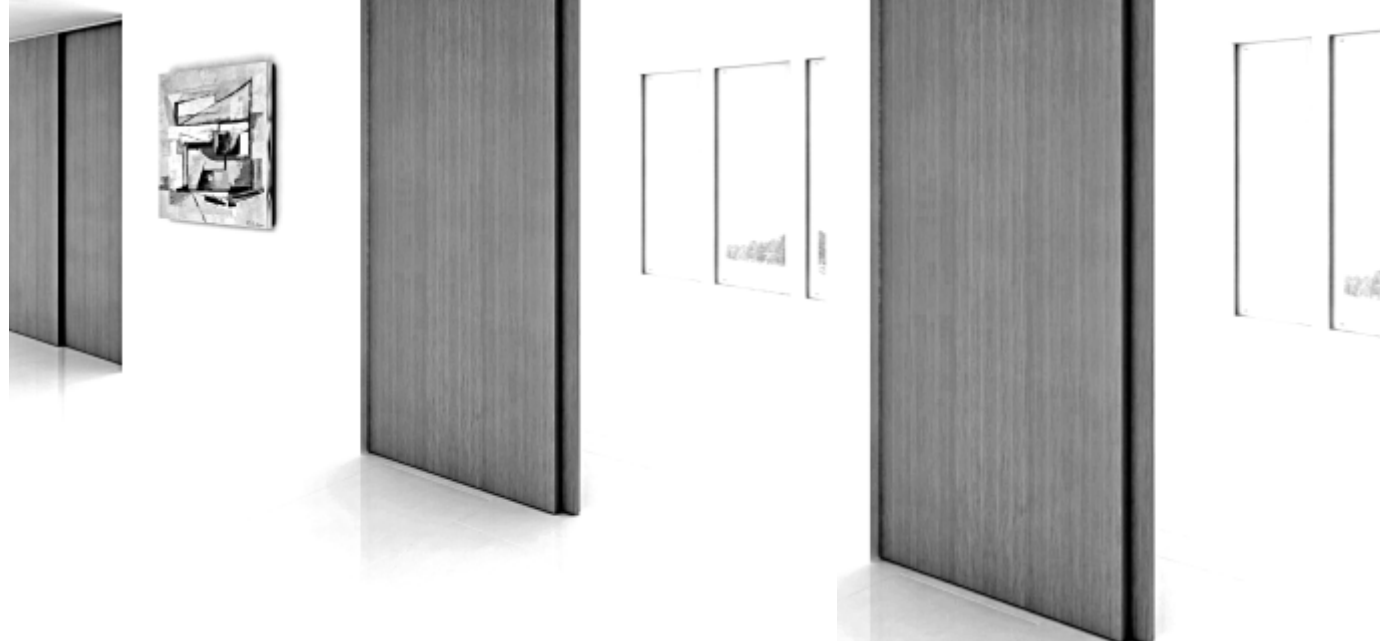

Glass Sliding & Glass Handle

Glass Sliding Handle

EHSL 004	₹2,950.00
EHSL 004 PSS	₹3,250.00
EHSL 004 BM	₹3,750.00

EHSL 014	₹2,950.00
EHSL 014 PSS	₹2,399.00
EHSL 014 BM	₹2,899.00

EHSL 017	*

EHSL 023	₹5,680.00
EHSL 023 BM	₹6,280.00

★ Contact To Company Sales Person

Soft Close Sliding Solutions

ESLD 013 SD	Single way Damping	₹9,680.00
ESLD 013 DD	Double way Damping	₹23,650.00

ESLD 011 A SD	Single way Damping	₹20,000.00
ESLD 011 A DD	Double way Damping	₹28,920.00

ESC - 007-S (08)	2400mm	₹5,870.00
ESC - 007-S (10)	3000mm	₹6,550.00
ESC - 007-S (12)	3600mm	₹8,200.00

ESC - 007-A-S (12)	3600mm	₹12,030.00

ESLD 045 SD	Single way Damping	₹17,900.00
ESLD 045 DD	Double way Damping	₹23,200.00

ESC 037 S (12)		₹10,740.00

ESLD 046 SD	Single way Damping	₹18,500.00
ESLD 046 DD	Double way Damping	₹27,150.00

ESLD 051 SD	Single way Damping	₹21,370.00
ESLD 051 DD	Double way Damping	₹29,000.00

ESLD 052 SD	Single way Damping	₹21,600.00
ESLD 052 DD	Double way Damping	₹30,100.00

ESLD 011 F SD	Single way Damping	₹25,400.00
ESLD 011 F DD	Double way Damping	₹37,000.00

ESC 038 S (12)		₹8,970.00

ESC 038 AS (12)		₹13,650.00

★ Contact To Company Sales Person