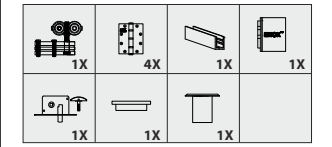

Complete set with roller (without bottom track)
Finish-SSS SET

EWSLDF 801 B1 ₹37,280.00