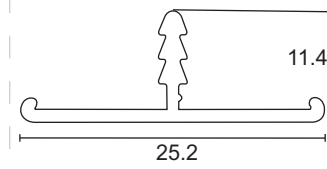

Aluminium Profiles

Aluminium Edge Profile
Finish- ALU/SS

EAPS 073 - ALU	₹1,050.00
EAPS 073 - SS	₹1,330.00