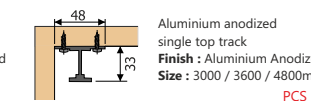

ES LD - 034 - 2 Door Kit SET

ES LD - 034 ₹5,040.00

Aluminium anodized single top track
Finish : Aluminium Anodized
Size : 3600 / 4800mm PCS

ESC - 043 (12) ₹4,280.00

ESC - 043 (16) ₹5,980.00

Aluminium anodized single top track
Finish : Aluminium Anodized
Size : 3000 / 3600 / 4800mm PCS