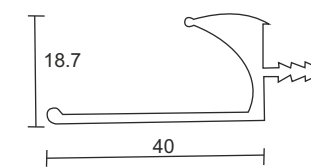

Aluminium Handle Profile
Finish- ALU

EAPS 009 - ALU	₹2,329.00