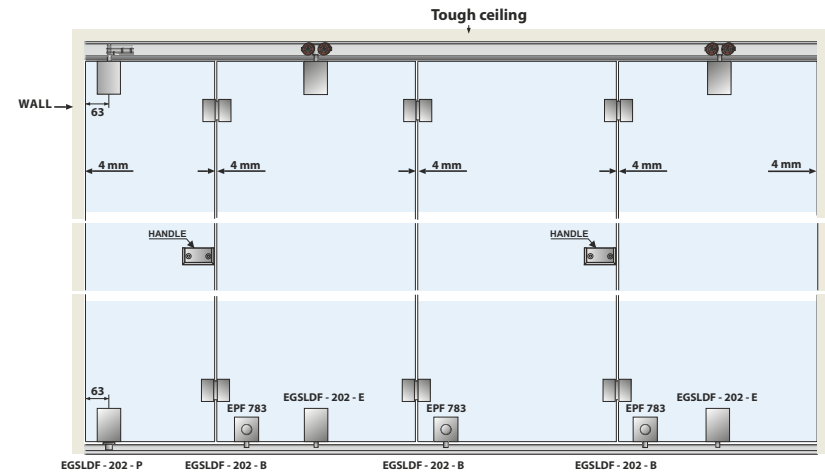

Note : Put extra hinge for height up to 2700.

Abbreviations - GH - Glass Height / TH - Total Height

★ Contact To Company Sales Person

Accessories

Glass Sliding Folding System - 202 P

Features :

- Advanced glass center folding mechanism for up to 6 frameless glass panels with professional design concept.
- Center folding system is designed for both interior and exterior applications.
- Panels are connected using a hinges system.
- Nylon wheels integrated bearing for silent and easy running.
- Maximum weight of door : 75kgs/Panel.
- Minimum Panel Width : 500mm.