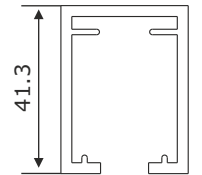

ALU. Profile
Size-3600mm,
Finish-Aluminium

ESC 037 S (12)		₹10,740.00