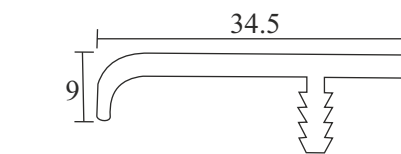

Aluminium Handle Profile
Finish- ALU/SS

EAPS 035 - ALU	₹2,560.00
EAPS 035 - SS	₹2,400.00