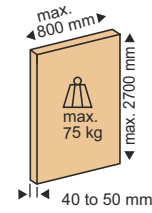

Wooden Sliding Folding System - 102 P

Features :

- Advanced folding mechanism for up to 6 wooden panels.
- Wooden folding system is designed for both interior and exterior applications.
- Panels are connected using a hinges system.
- Nylon wheels integrated bearing for silent and easy running.
- Maximum door weight : 75kgs/Panel