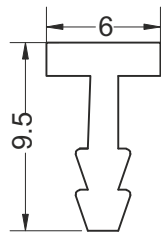

Aluminium Inlay Profile
Finish- ALU/SS
Size- 2000mm

EAPS 100 - SS	₹530.00