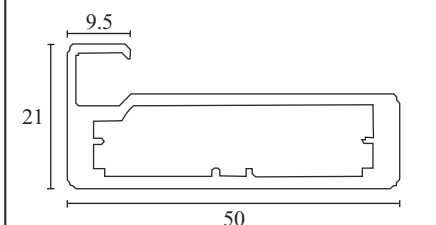

Aluminium Frame Profile For 6mm Glass
Finish- ALU/CP/SS PCS
EAPS 076 - ALU ₹2,400.00
EAPS 076 - SS ₹4,380.00