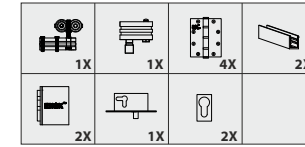

Complete set with roller (with bottom track)
Finish-SSS SET

EWSLDF 801 E ₹47,100.00