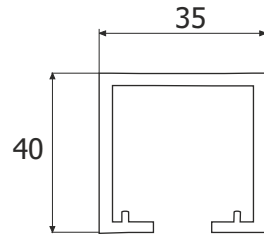

Wooden Sliding Fitting

Wooden Sliding Fitting
Weight Capacity-120kgs/panel

ESLD 045	₹4,230.00
----------	-----------

Alu. Profile for ESLD-045
Size-2440/3600mm
Finish-Alu

ESC 037 (08)	₹4,200.00
ESC 037 (12)	₹6,020.00