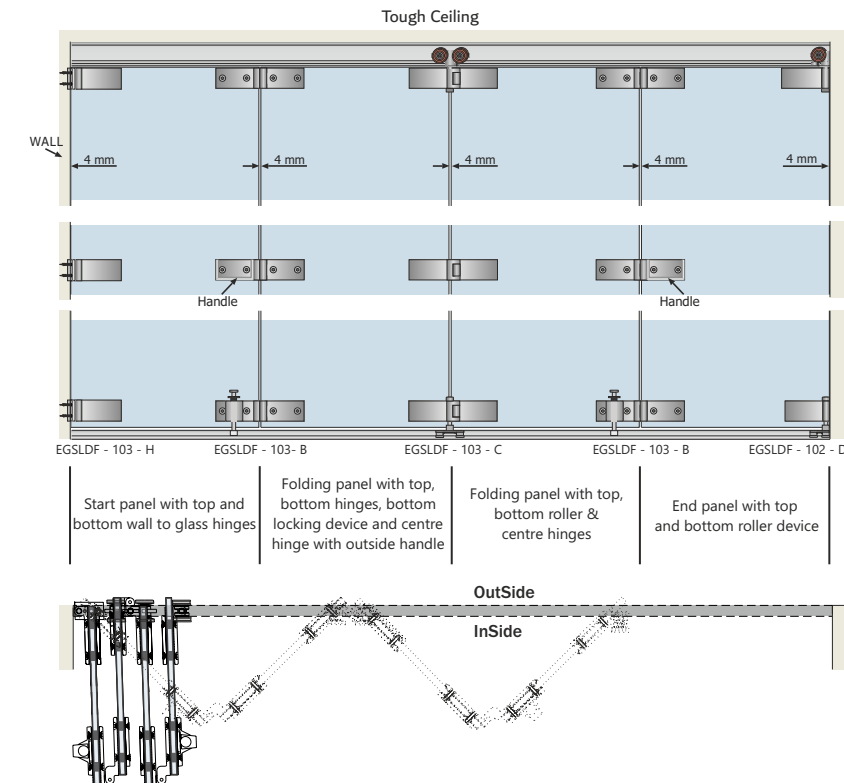

Calculation of Glass weight

Thickness of glass	Approx weight per sq.ft
6mm	1.40kg
8mm	1.85kg
10mm	2.35kg
12mm	2.95kg

Glass Sliding Folding System - 103 P

Top & Bottom Pivot Finish-SSS	Glass to Glass Connected with Stopper Finish-SSS	Intermediate Roller with Guide Roller Finish-SSS	End Roller with Guide Roller Finish-SSS
EGSLDF 102 P	EGSLDF 103 B	EGSLDF 103 C	EGSLDF 102 D
₹15,260.00	₹35,800.00	₹42,100.00	₹23,140.00

Top Alu. Profile Size : 3600 / 4800mm Finish-ALU	Bottom Alu. Profile Size : 3600 / 4800mm Finish-ALU	Top Profile Seal for ESC-042 Finish-PVC	Glass to Glass Connector without Stopper Finish-SSS	Seal for Sliding Glass Doors, High Strength Transparent Adhesive Size : 1000mm Finish- Transparent
ESC 042 (12)	ESC 043 (12)	ESEAL 013	EGSLDF 103 B-H	ESEAL 028
₹12,890.00	₹6,700.00	₹470.00	₹21,974.00	₹1,740.00
ESC 042 (16)	ESC 043 (16)			
₹15,230.00	₹9,570.00			

Note : Put extra hinge for height up to 2700.

Abbreviations - GH - Glass Height / TH - Total Height

★ Contact To Company Sales Person

Glass Sliding Folding System - 103 H

Wall to Glass Connected Hinge Finish-SSS	Glass to Glass Connected with Stopper Finish-SSS	Intermediate Roller with Guide Roller Finish-SSS	End Roller with Guide Roller Finish-SSS	Seal for Sliding Glass Doors, High Strength Transparent Adhesive Size : 1000mm Finish- Transparent
EGSLDF 103 H	EGSLDF 103 B	EGSLDF 103 C	EGSLDF 102 D	ESEAL 028
₹16,175.00	₹35,800.00	₹42,100.00	₹23,140.00	₹1,740.00

Top Alu. Profile Size : 3600 / 4800mm Finish-ALU	Bottom Alu. Profile Size : 3600 / 4800mm Finish-ALU	Top Profile Seal for ESC-042 Finish-PVC	Glass to Glass Connector without Stopper Finish-SSS	Glass Sliding Folding Stopper Finish-SSS
ESC 042 (12)	ESC 043 (12)	ESEAL 013	EGSLDF 103 B-H	EGSLDF 102 S
₹12,890.00	₹6,700.00	₹470.00	₹21,974.00	₹7,000.00
ESC 042 (16)	ESC 043 (16)			
₹15,230.00	₹9,570.00			

Note : Put extra hinge for height up to 2700.

Abbreviations - GH - Glass Height / TH - Total Height

★ Contact To Company Sales Person

Accessories