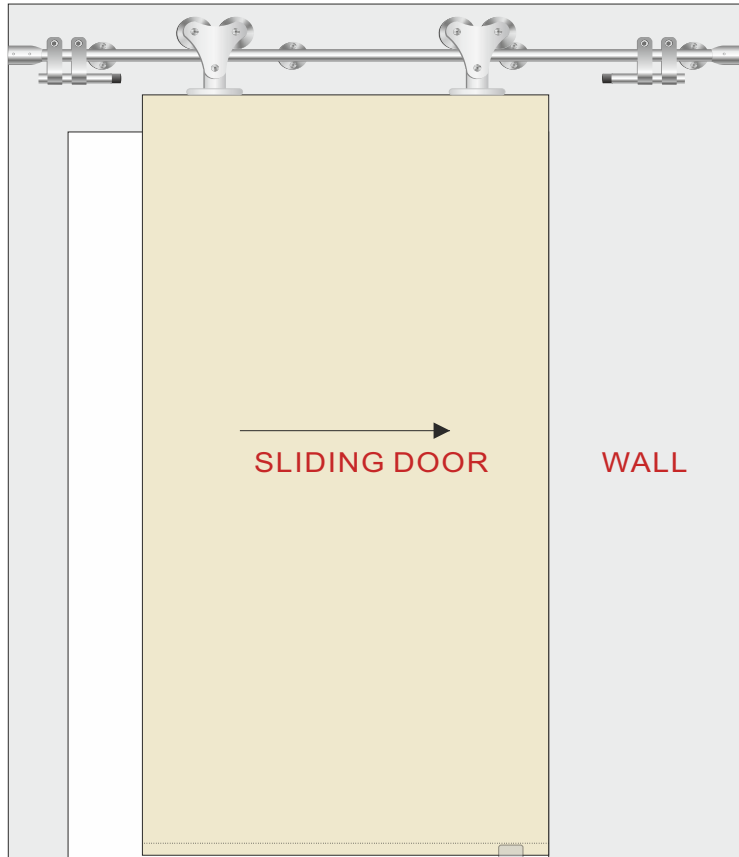

Swift Wooden Sliding Fitting

SGSF - 046 Swift Wooden Sliding Fitting

Clamp Fixing for Wall to Rod for Swift Rod-001
Finish- SSS
SGSF 013 A ₹2,720.00

Wall Socket for Rod Swift Rod-001 Wall to Track
Finish- SSS/CP
SGSF 008 - A ₹2,200.00

Swift Rd 001 - 1000 MM	₹4,500.00
Swift Rd 001 - 1500 MM	₹4,500.00
Swift Rd 001 - 2000 MM	₹4,800.00
Swift Rd 001 - 2500 MM	₹6,580.00
Swift Rd 001 - 3000 MM	₹5,900.00
Swift Rd 001 - 3600 MM	₹8,700.00

SGSF - 046 - Full Set				₹60,938.00
PRODUCT CODE	DESCRIPTION	QTY	M.R.P	TOTAL
SGSF 046	Sliding Roller	2 PCS	₹14,600.00	₹29,200.00
SGSF 059	Door Stopper	2 PCS	₹2,559.00	₹5,118.00
SGSF 013 A	Fixing Bracket for Sliding tarck into wall	6 PCS	₹2,720.00	₹16,320.00
SGSF 008 A	End Bracket for Wall	2 PCS	₹2,200.00	₹4,400.00
Swift Rod - 001 - 3	Swift Rod	1 PCS	₹5,900.00	₹5,900.00
			Total	₹60,938.00

★ Contact To Company Sales Person