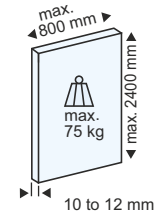

Calculation of Glass weight

Thickness of glass	Approx weight per sq.ft
6mm	1.40kg
8mm	1.85kg
10mm	2.35kg
12mm	2.95kg

Glass Sliding Folding System - 102 H

Wall to Glass Connected Hinge Finish-SSS	Glass to Glass Connected with Stopper Finish-SSS	Intermediate Roller with Guide Roller Finish-SSS	End Roller with Guide Roller Finish-SSS	Seal for Sliding Glass Doors, High Strength Transparent Adhesive Size : 1000mm Finish- Transparent
EGSLDF 102 H	EGSLDF 102 B	EGSLDF 102 C	EGSLDF 102 D	ESEAL 028
₹15,260.00	₹21,560.00	₹34,600.00	₹23,140.00	₹1,740.00

Accessories				
Top Alu. Profile Size : 3600 / 4800mm Finish-ALU	Bottom Alu. Profile Size : 3600 / 4800mm Finish-ALU	Top Profile Seal for ESC-042 Finish-PVC	Glass to Glass Connected without Stopper	Glass Sliding Folding Stopper
ESC 042 (12)	ESC 043 (12)	ESEAL 013	EGSLDF-102 B-H	EGSLDF 102 S
₹12,890.00	₹6,700.00	₹470.00	₹14,647.00	₹7,000.00
ESC 042 (16)	ESC 043 (16)			EGSLDF 102 E
₹15,230.00	₹9,570.00			₹7,790.00

Abbreviations - GH - Glass Height / TH - Total Height

★ Contact To Company Sales Person