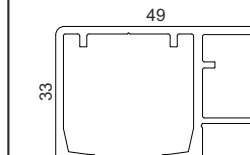

Size: 2000mm

ESH 8001 - FITTING ₹19,500.00

ESC 8001 - A ₹17,480.00

ESC 8001 - B ₹3,883.00

ESC 8001 - C ₹520.00

★ Contact To Company Sales Person