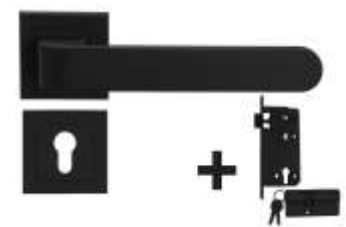

Mortise Handle
with Lock Body Cylinder
Finish-BM **COMBO SET**
EMHS 002R BM(With 60mm Cylinder) ₹5,370.00
EMHS 002R BM(With 70mm Cylinder) ₹5,420.00