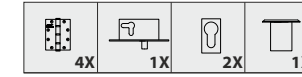

Complete set with lock (with bottom track)
Finish-SSS SET

EWSLDF 801 D1 ₹15,500.00