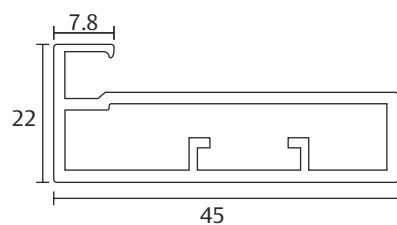

Aluminium Frame Profile
Finish- ALU/SS

EAPS 1004 - ALU	₹2,950.00
EAPS 1004 - SS	₹3,680.00