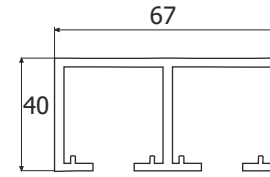

ALU. Profile Top Track for ESLD-051/052
011F/019F
Size-3600mm,
Finish-Alu

ESC 038 B (12) ₹22,270.00 PCS