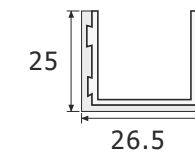

Bottom Alu. Profile
Size-3600/4800mm
Finish-ALU PCS

ESC 043 (12) ₹9,570.00
ESC 043 (16) ₹15,230.00