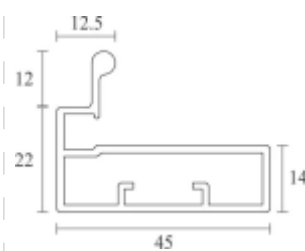

Aluminium Profile ECO Range

Aluminium Frame Profile with Handle
Finish- ALU/SS

EAPS 1107 - SS	₹4,400.00