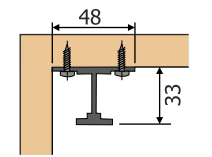

Aluminium anodized single top track
Finish : Aluminium Anodized
Size : 3000 / 3600 / 4800mm PCS

ESC 033 (10) ₹7,800.00

ESC 033 (16) ₹12,480.00