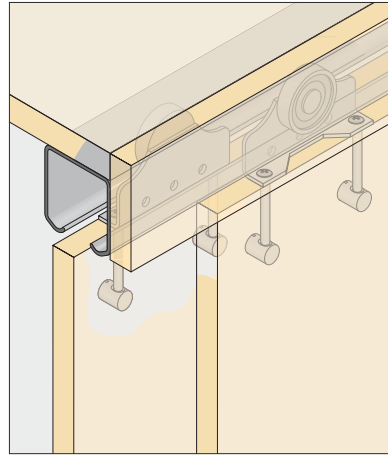

ES LD - 039 2 Doors kit

SET

ES LD 039 ₹165.00

PVC Single Track
Finish : PVC
Size : 3000mm

ESC 039 (10) ₹288.00

ES LD - 053

Heavy Sliding Fitting for Wardrobe Door

Features :