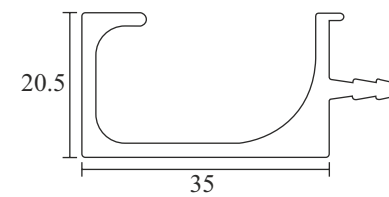

Aluminium Handle Profile
Finish- ALU/CP/SS

EAPS 006 - ALU	₹4,680.00
EAPS 006 - SS	₹5,880.00