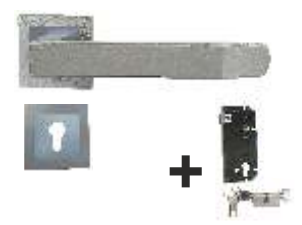

Mortise Handle
with Lock Body Cylinder
Finish-SSS **COMBO SET**
EMHS 005R ₹4,500.00