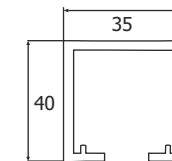

Aluminium anodized single top track non-drilled
Features :

- Finish : Aluminium anodized.
- Size : 2440 mm / 3600 mm.

ESC 038 (08) ₹6,200.00

ESC 038 (12) ₹9,200.00

Ordering Information - for ESLDF - 084

Product code	Esldf 084 - 2	Esldf 084 - 3	Esldf 084 - 4	Esldf 084 - A	Esc 038
Quantity for 2 door	1 Set	-	-	-	as per req.
Quantity for 3 door	-	1 Set	-	-	as per req.
Quantity for 4 door	-	-	1 Set	-	as per req.
Quantity for 2+2 door	2 Set	-	-	1 Set	as per req.