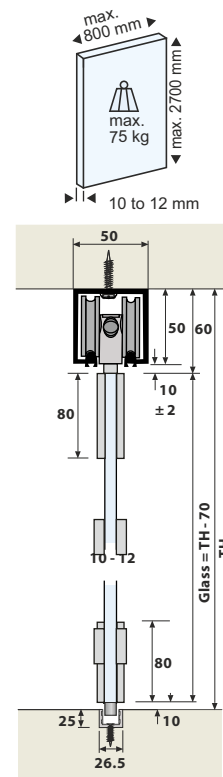

Note : Put extra hinge for height up to 2700.

Abbreviations - GH - Glass Height / TH - Total Height

★ Contact To Company Sales Person

Accessories

Glass Sliding Folding System - 202 P

Features :

- Advanced glass center folding mechanism for up to 6 frameless glass panels with professional design concept.
- Center folding system is designed for both interior and exterior applications.
- Panels are connected using a hinges system.
- Nylon wheels integrated bearing for silent and easy running.
- Maximum weight of door : 75kgs/Panel.
- Minimum Panel Width : 500mm.