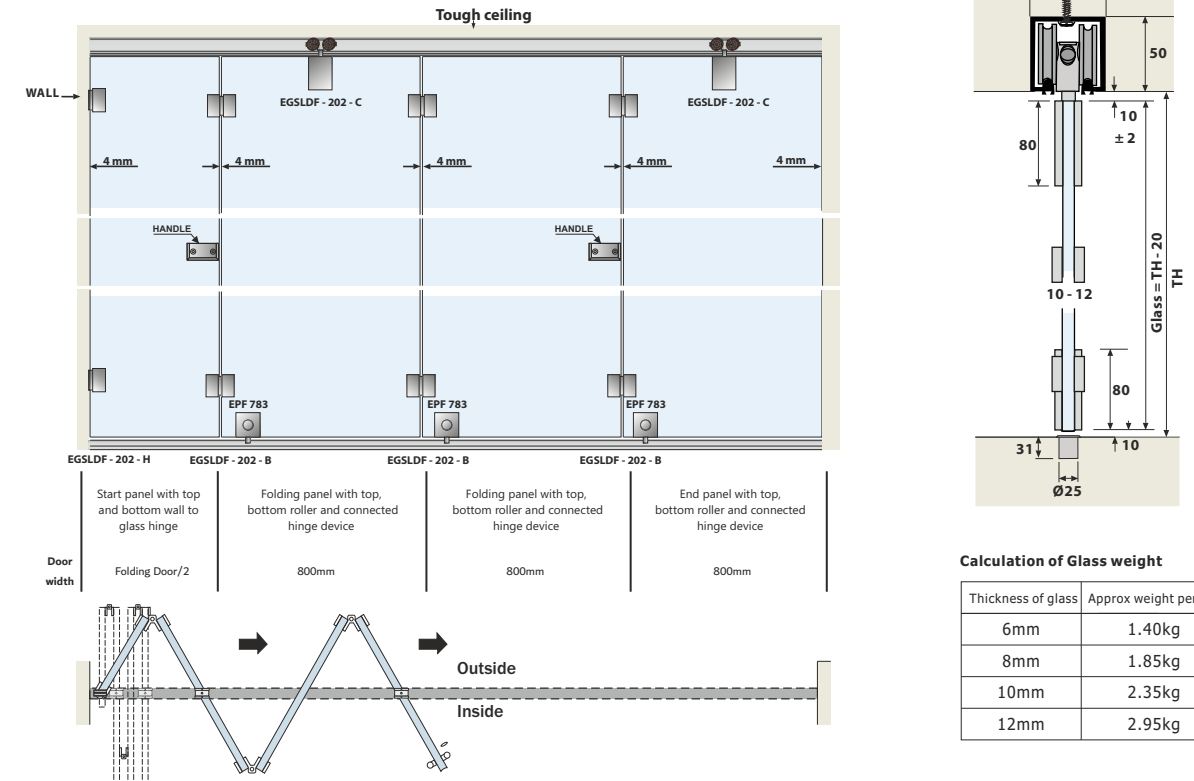

Glass Center Folding System - 202 H (Without Bottom Track)

Wall to Glass Connected Hinge Finish-SSS PCS	Glass to Glass Connected Hinge Finish-SSS PCS	Intermediate Hanger Roller Finish-SSS PCS	Turn Knob Lock for 8mm to 12mm Finish-SSS PCS
EGSLDF 202 H ₹ 10,300.00	EGSLDF 202 B ₹ 14,400.00	EGSLDF 202 C ₹ 17,800.00	EPF 783 ₹ 7,780.00

Top Track Finish-ALU Size-3600/4800mm PCS	Top Track Seal for ESC-042 Finish-PVC MTR	Glass Sliding Folding Handle (Optional) Finish-SSS PCS	Seal for Sliding Glass Doors, High Strength Transparent Adhesive Size : 1000mm Finish- Transparent MTR
ESC 042 (12) ₹ 12,890.00 ESC 042 (16) ₹ 15,230.00	ESEAL 013 ₹ 470.00	EGSLDF 102 E ₹ 7,790.00	ESEAL 028 ₹ 1,740.00

Abbreviations - GH - Glass Height / TH - Total Height

★ Contact To Company Sales Person