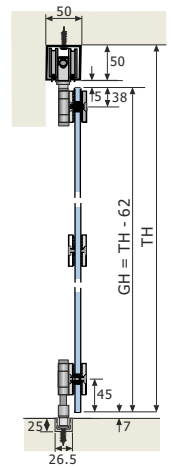

Glass Sliding Folding System - 103 H

Features :

- Advanced folding mechanism for up to 6 frameless glass panels.
- Glass folding system is designed for both interior and exterior applications.
- Panels are connected using a hinges system.
- Nylon wheels integrated bearing for silent and easy running.
- Integrated bolt lock for security.
- Maximum weight of door : 75kgs/Panel.