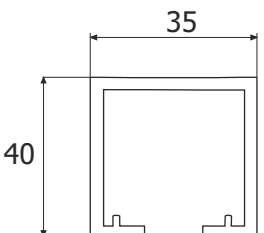

Alu. Profile for ESLD 046 H
Size-2440/3600mm
Finish-Alu
ESC 038 (08) ₹6,200.00
ESC 038 (12) ₹9,200.00