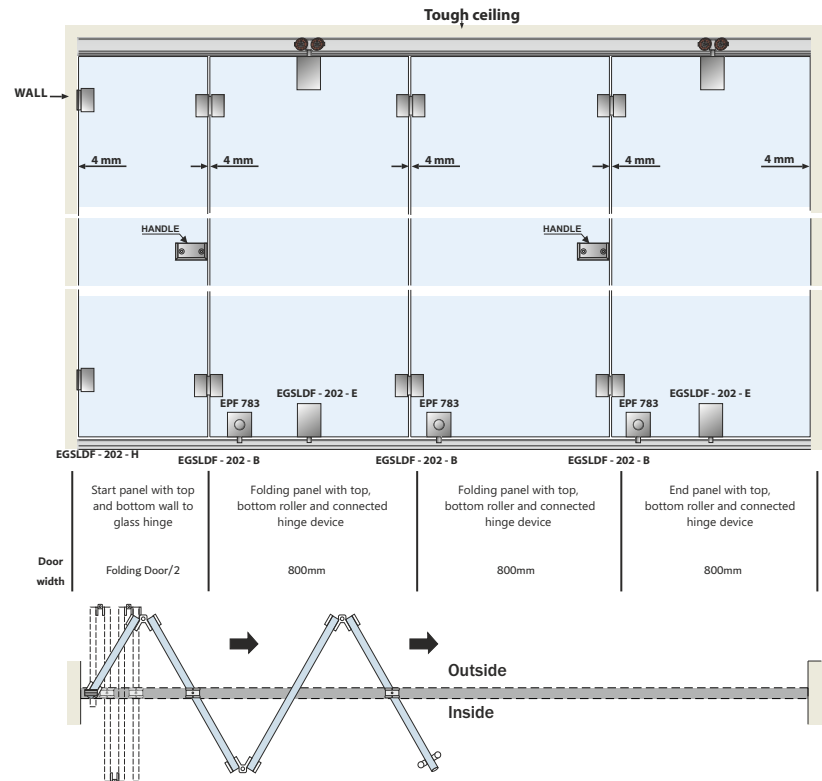

Abbreviations - GH - Glass Height / TH - Total Height

★ Contact To Company Sales Person

Glass Sliding Folding System - 202 H

Features :

- Advanced glass center folding mechanism for up to 6 frameless glass panels with professional design concept.
- Center folding system is designed for both interior and exterior applications.
- Panels are connected using a hinges system.
- Nylon wheels integrated bearing for silent and easy running.
- Maximum weight of door : 75kgs/Panel.
- Minimum Panel Width : 500mm.