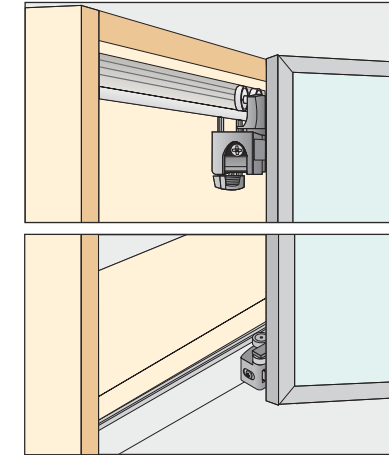

ESC 056 - ALU (6.5) ₹1,730.00

ES LD - 057

Wooden Sliding Folding for Wardrobe Door

Features :

- Overlay sliding folding door system.
- With bottom track.
- With running gear for concealed fixing.
- For 2 Aluminium frame doors.
- Material : Nickel-plated steel with grey plastic.
- Maximum glass weight : 20 kgs/Panel.