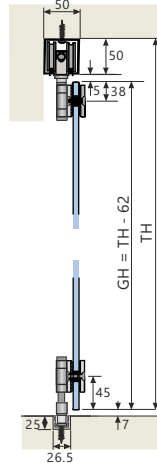

Glass Sliding Folding System - 102 P

Features :

- Advanced folding mechanism for up to 6 frameless glass panels.
- Glass folding system is designed for both interior and exterior applications.
- Panels are connected using a hinges system.
- Nylon wheels integrated bearing for silent and easy running.
- Integrated bolt lock for security.
- Maximum weight of door : 75kgs/Panel.

Calculation of Glass weight

Thickness of glass	Approx weight per sq.ft
6mm	1.40kg
8mm	1.85kg
10mm	2.35kg
12mm	2.95kg

Glass Sliding Folding System - 102 P

Top & Bottom Pivot Finish-SSS	Glass to Glass Connected with Stopper Finish-SSS	Intermediate Roller with Guide Roller Finish-SSS	End Roller with Guide Roller Finish-SSS	Glass Sliding Folding Handle (Optional) Finish-SSS
EGSLDF 102 P	EGSLDF 102 B	EGSLDF 102 C	EGSLDF 102 D	EGSLDF 102 E
₹15,260.00	₹21,560.00	₹34,600.00	₹23,140.00	₹7,790.00

Top Alu. Profile Size : 3600 / 4800mm Finish-ALU	Bottom Alu. Profile Size : 3600 / 4800mm Finish-ALU	Top Profile Seal for ESC-042 Finish-PVC	Seal for Sliding Glass Doors, High Strength Transparent Adhesive Size : 1000mm Finish- Transparent
ESC 042 (12)	ESC 043 (12)	ESEAL 013	ESEAL 028
₹12,890.00	₹6,700.00	₹470.00	₹1,740.00
ESC 042 (16)	ESC 043 (16)		
₹15,230.00	₹9,570.00		

Abbreviations - GH - Glass Height / TH - Total Height

★ Contact To Company Sales Person

Glass Sliding Folding System - 102 H

Features :

- Advanced folding mechanism for up to 6 frameless glass panels.
- Glass folding system is designed for both interior and exterior applications.
- Panels are connected using a hinges system.
- Nylon wheels integrated bearing for silent and easy running.
- Integrated bolt lock for security.
- Maximum weight of door : 75kgs/Panel.