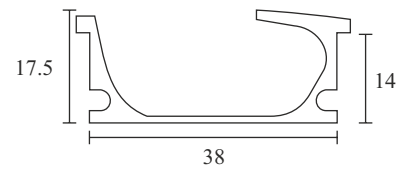

Aluminium Handle Profile
Finish- ALU/SS

EAPS 028 - ALU	₹3,900.00
EAPS 028 - SS	₹4,500.00