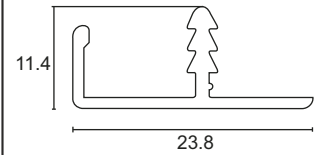

Aluminium Edge Profile
Finish- ALU/SS

EAPS 072 - ALU	₹1,030.00
EAPS 072 - SS	₹1,020.00